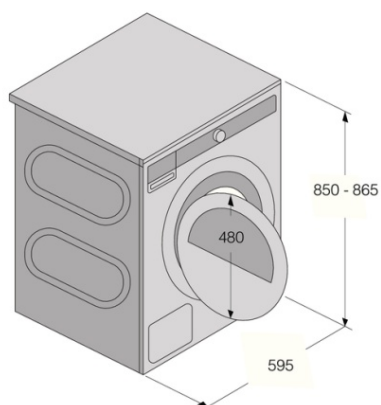

- Overheat protection
- Thermal and electronic protection against overheating

Technical data

- Noise level: 64 dB(A)re 1 pW
- Power consumption in standby mode: 0,65 W
- Power consumption in off mode: 0,2 W
- Estimated annual energy consumption: 176,8 kWh
- Energy class: A+++
- Condensation efficiency class: A
- Grounded plug
- Plug type SHUKO
- Connected load: 700 W
- Number of phases: 1
- Fuse: 10 amp
- Frequency: 50 Hz
- Net weight: 56,6 kg
- ISO 14001

Dimensions

- Product dimensions (HxWxD): 85 × 59,5 × 65,4 cm
- Depth with door open: 1165 mm
- Length electrical cord: 2,1 m

Logistic information

- Dimensions of packed product (HxWxD): 92 × 64 × 72,3 cm
- Gross weight: 61 kg
- Product code: 743860
- EAN code: 3838782821783