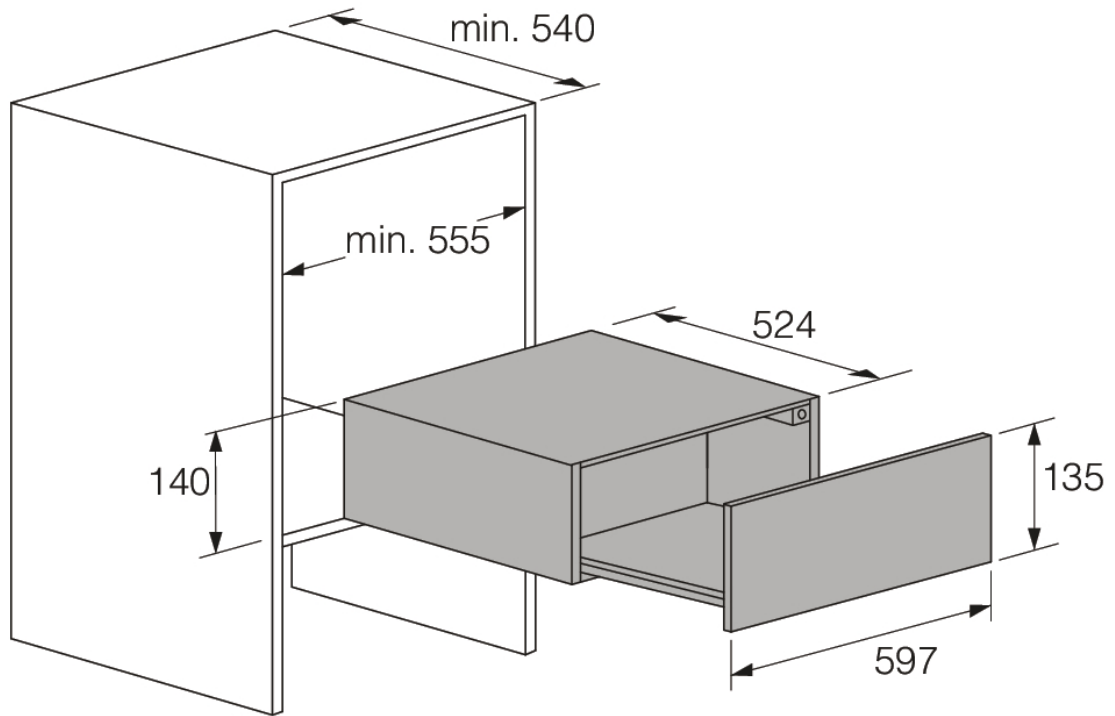

### Dimensions

- Product dimensions (HxWxD): 13,5 × 59,7 × 52,4 cm
- Length electrical cord: 1,8 m
- Net weight: 15 kg

### Logistic information

- Dimensions of packed product (HxWxD): 20,2 × 63,8 × 64,8 cm
- Gross weight: 17,5 kg
- Product code: 743388
- EAN code: 3838942046803

Craft warming drawer