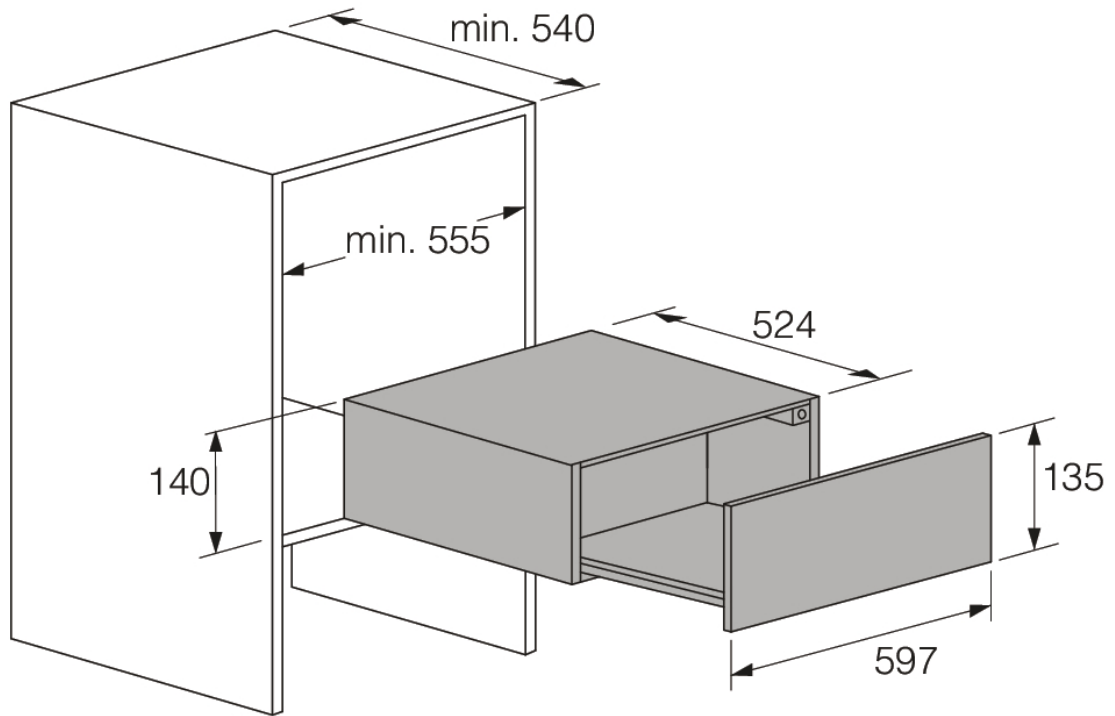

### Dimensions

- Product dimensions (HxWxD): 13,5 × 59,7 × 52,4 cm
- Length electrical cord: 1,8 m
- Net weight: 15 kg

### Logistic information

- Dimensions of packed product (HxWxD): 20,2 × 65,8 × 64,8 cm
- Gross weight: 17,5 kg
- Product code: 743387
- EAN code: 3838782131516

Craft warming drawer