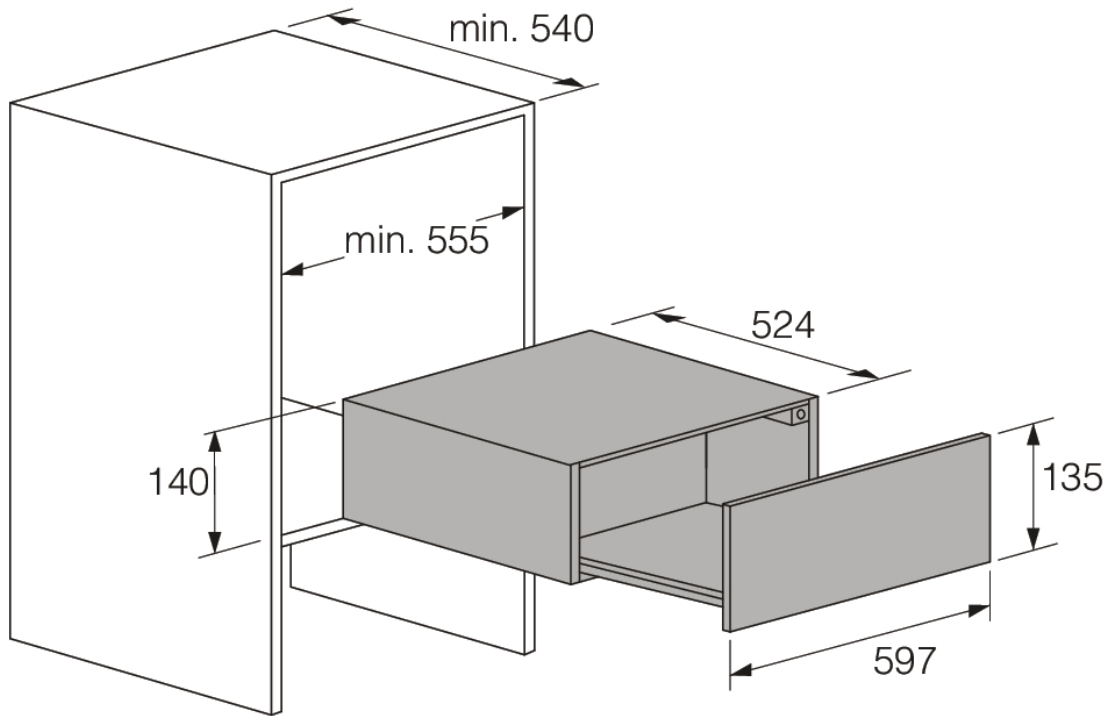

ODW61BS0

Warming drawer

General description

ODW61BS0
Warming drawer
Installation: Built-in
Range: Craft
Main colour: Colour of dark grey brushed stainless steel

Use & flexibility

- Opening method: Push-to-open mechanism
- Anti slip mat
- Temperature setting: Variable temperature
- Temperature range: 30 – 80 °C
- Suitable for warming cups, glasses and crockery
- Suitable for keeping food warm
- Suitable for slow cook food

- Connected load: 400 W
- Frequency: 50 Hz

Dimensions

- Product dimensions (HxWxD): 13,5 × 59,7 × 52,4 cm
- Length electrical cord: 1,8 m
- Net weight: 15 kg

Logistic information

- Dimensions of packed product (HxWxD): 20,2 × 65,8 × 64,8 cm
- Gross weight: 17,5 kg
- Product code: 743387
- EAN code: 3838782131516