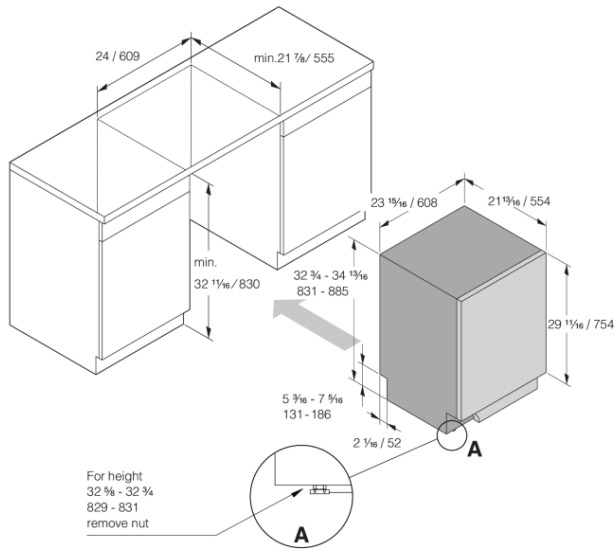

Measurements: inches / millimetres

DW60 Built-in Dishwasher XL USA