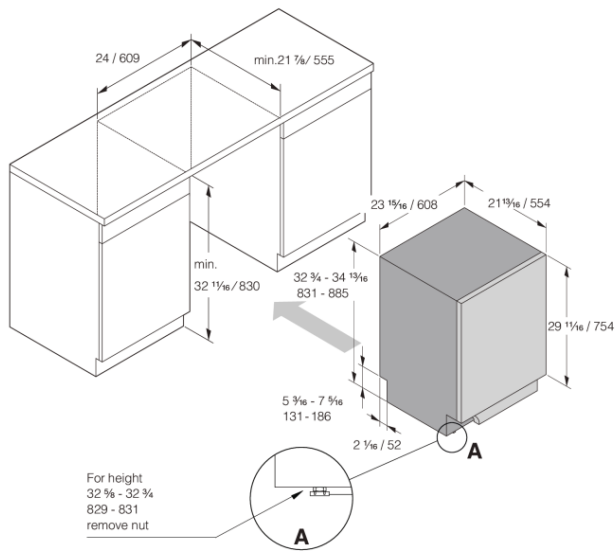

- Length outlet hose: 230 cm
- Net weight: 41 kg
- Gross weight: 44 kg

Dimensioner

- Fuse: 15 amp
- Frequency: 60 Hz
- Required inlet water pressure: 0,03-1 MPa

Consumption

- Estimated annual energy consumption: 220 kWh
- Energy consumption - normal program: 1 kWh
- Estimated annual water consumption: 2451 l
- Energy consumption in standby mode: 0,5 W

Measurements: inches / millimetres

DW60 Built-in Dishwasher XL USA