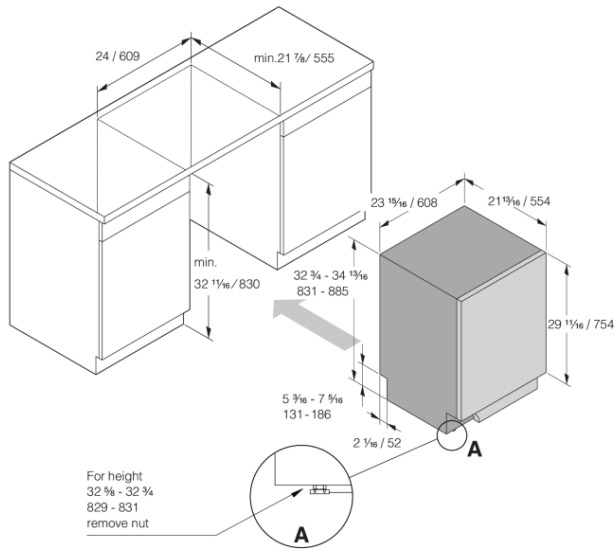

---

**Dimensions**

- Width: 23 15/16" (608 mm)
- Height: 32 11/16" (831 mm)
- Depth: 21 13/16" (554 mm)
- Maximum product height: 34 13/16" (884 mm)
- Cord length: 71 7/16" (1815 mm)
- Depth with door open: 46 7/8" (1191 mm)
- Length of inflow hose: 64 3/16" (1630 mm)
- Length of outflow hose: 90 9/16" (2300 mm)

---

**Logistic information**

- Packaging width: 25 3/16" (640 mm)
  - Packaging height: 35 1/16" (890 mm)
  - Packaging depth: 26 15/16" (685 mm)
  - Total weight of packaged product: 97 lbs
  - Code: 742941
  - EAN code: 3838782774393
  - Market: Domestic
  - Range: Logic
-

Measurements: inches / millimetres

DW60 Built-in Dishwasher XL USA