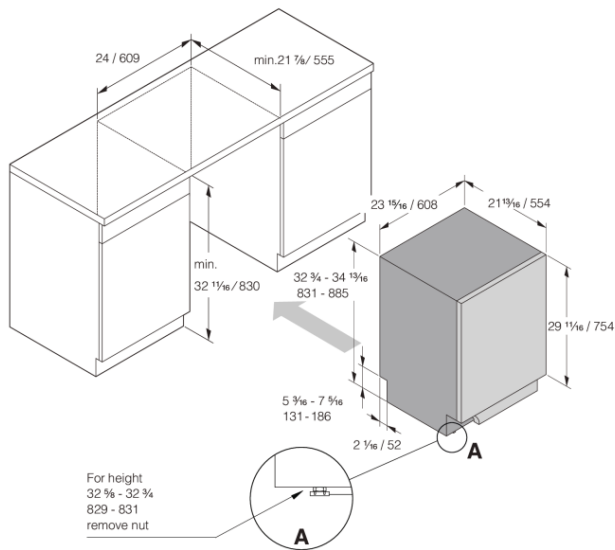

- EAN code: 3838782774393
- Product code: 742941

General

- Product group: Dishwasher
- Installation: Built-in
- Size: XL, 820 mm
- Type of display: LCD display
- Number of programs: 9
- Noise level: 42 dB(A)re 1 pW
- Number of baskets: 3
- Number of place settings (label): 16
- EAN code: 3838782774393

Dimensions and installation

- Height: 831 mm
- Width: 608 mm
- Depth: 554 mm
- Packaging height: 890 mm
- Packaging width: 640 mm
- Packaging depth: 685 mm
- Length electrical cord: 1,8 m
- Length inlet hose: 163 cm
- Length outlet hose: 230 cm
- Net weight: 41 kg
- Gross weight: 44 kg

Measurements: inches / millimetres

DW60 Built-in Dishwasher XL USA