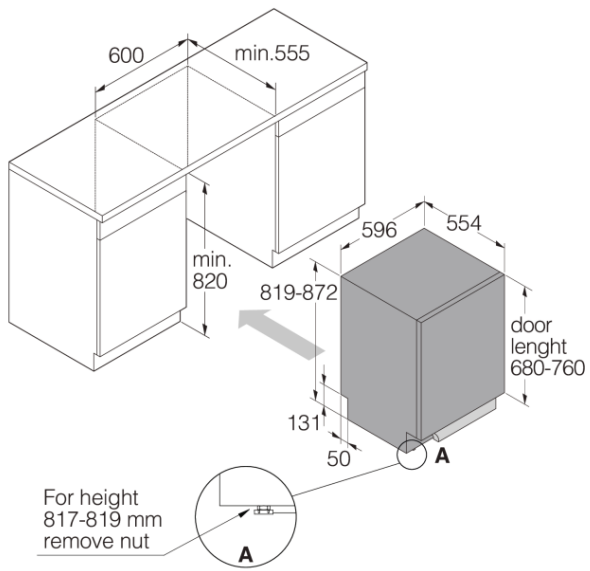

Design & integration

- From the front adjustable door spring
- From front adjustable rear foot
- Velcro strips for easy mounting and adjustment of the separate custom door
- Integrated anti-siphon - Prevents spontaneous in- and outlet of water and simplifies elevated installation
- Custom door size 680-760mm
- Min. niche width: 600 mm
- Min. niche height: 820 mm
- Depth (incl. wall spacing): 555 mm
- Height setting: 53 mm

Technical data

- Size 3/4" - Can be connected to hot or cold water
- Max. temperature of incoming water: 70 °C
- Noise level: 39 dB(A)re 1 pW
- Duration of Eco programme: 195 min
- Energy consumption per cycle for the Eco program 40-60°C : 0,64 kWh
- Water consumption per cycle for the Eco program: 9,6 l
- Consumption in standby mode: 0,49 W
- Energy class: B
- Connected load: 1900 W
- Number of phases: 1
- Fuse: 10 amp
- Frequency: 50 Hz
- Required inlet water pressure: 0,03-1 MPa
- Net weight: 45 kg
- Noise class: B
- Energy efficiency index (EEI): 37,6 %
- Cleaning performance: 1,13
- Drying performance: 1,07
- Start delay: 3,99 W
- Networked standby: 1,99 W
- Energy consumption per 100 cycles: 64 kWh

Dimensions

- Width: 596 mm
- Height: 819 mm
- Depth: 554 mm
- Maximum product height: 872 mm
- Length electrical cord: 1730 mm
- Depth with door open: 1191 mm
- Length inlet hose: 163 cm
- Length outlet hose: 200 cm

Logistic information

- Packaging width: 640 mm
- Packaging height: 890 mm
- Packaging depth: 680 mm
- Gross weight: 48 kg
- Product code: 742632
- EAN code: 3838782739736
- Market: Domestic
- Range: Style