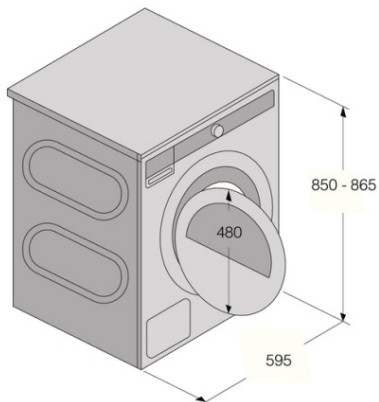

### Use & Flexibility

- Water container: 6 l
- Removable filter
- Door diameter: 34 cm
- Door opening angle: 180 °
- Anticrease
- Time setting
- Humidity sensor
- Drum illumination: Yes

### Technical data

- Noise level: 64 dB(A)re 1 pW
- Energy stars: 8
- Power consumption in left-on mode: 0,3 W
- Power consumption off mode: 0,3 W

- Estimated yearly energy consumption: 119 kWh
- Grounded plug
- AU plug
- Connection rating: 700 W
- Number of phases: 1
- Current: 10 amp
- Frequency: 50 Hz
- Net weight: 54,6 kg
- Yes

#### Dimensions

- Product dimensions (HxWxD): 85 × 59,5 × 65,4 cm
- Depth with door open: 1165 mm
- Length electrical cord: 2,1 m

#### Logistic information

- Dimensions of packed product (HxWxD): 92 × 64 × 72,3 cm
- Gross weight: 59 kg
- Product code: 742406
- EAN code: 3838782700163

Tumble Dryer/TD75