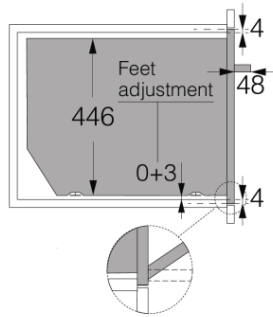

### Design & integration

- Door material: Glass and stainless steel
- Main colour: Black grey matt
- TouchFree Inox
- Niche dimensions (HxWxD): 45 x 56 x 55 cm

### Dimensions

- Product dimensions (HxWxD): 45,5 x 59,7 x 54,7 cm
- Net weight: 31,4 kg

### Logistic information

- Dimensions of packed product (HxWxD): 55 x 66 x 70 cm
- Gross weight: 36,1 kg
- Product code: 742138
- EAN code: 3838782681387

Craft 45 cm