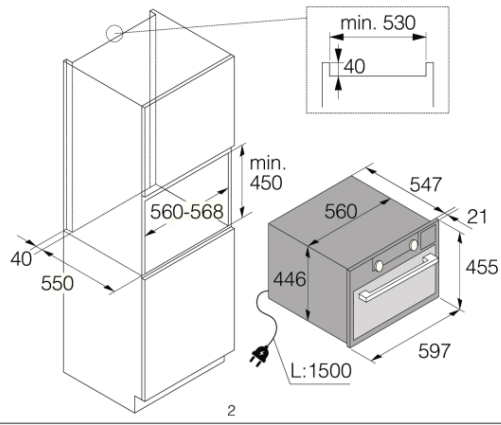

### Design & integration

- Door material: Glass and stainless steel
- Main colour: Black grey matt
- TouchFree Inox
- Niche dimensions (HxWxD): 45 x 56 x 55 cm

### Dimensions

- Product dimensions (HxWxD): 45,5 x 59,7 x 54,7 cm
- Net weight: 31,4 kg

### Logistic information

- Dimensions of packed product (HxWxD): 55 x 66 x 70 cm
- Gross weight: 36,1 kg
- Product code: 742138
- EAN code: 3838782681387

Craft 45 cm