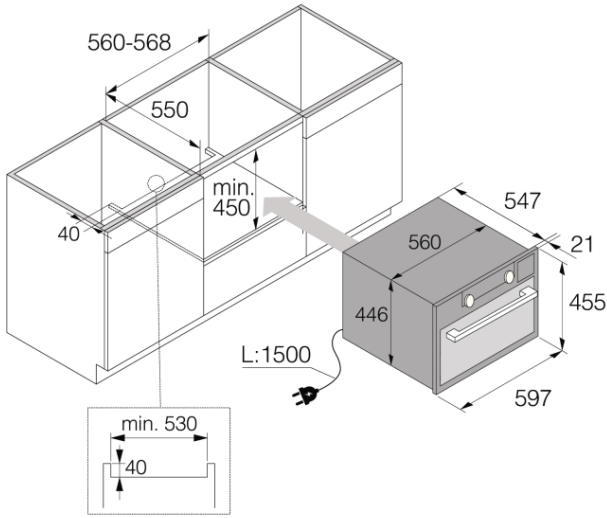

### Design & integration

- Door material: Glass and stainless steel
- Main colour: Black grey matt
- TouchFree Inox
- Niche dimensions (HxWxD): 45 x 56 x 55 cm

### Dimensions

- Product dimensions (HxWxD): 45,5 x 59,7 x 54,7 cm
- Net weight: 31,4 kg

### Logistic information

- Dimensions of packed product (HxWxD): 55 x 66 x 70 cm
- Gross weight: 36,1 kg
- Product code: 742138
- EAN code: 3838782681387

Craft 45 cm