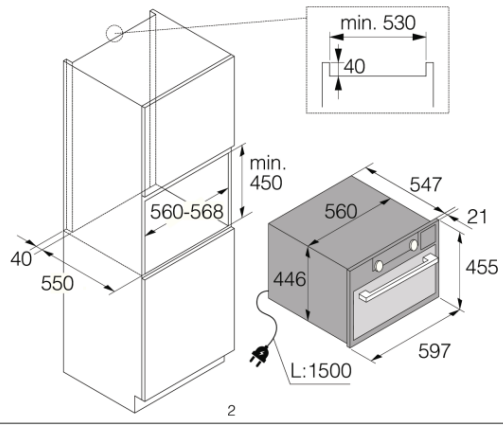

Use & flexibility

- Gross volume: 50 l
- Volume net (liter): 47,5 l
- Interior light: Illumination
- Wire guides
- 1 Glass tray
- Interior light: Illumination

Interaction & Control

- Knob shape: Ergonomic knobs
- Small TFT

Programs

- Microwaves

Design & integration

- Door material: Glass and stainless steel
- Main colour: Black grey matt
- TouchFree Inox
- Niche dimensions (HxWxD): 45 x 56 x 55 cm

Safety & Maintenance

- Dynamic oven cooling plus - DC+
- Classic door hinge

Technical data

- Energy consumption in standby mode: 1 W
- Connected load: 2200 W
- Frequency: 50-60 Hz

Dimensions

- Product dimensions (HxWxD): 45,5 x 59,7 x 54,7 cm
- Net weight: 31,4 kg

Logistic information

- Dimensions of packed product (HxWxD): 55 x 66 x 70 cm
- Gross weight: 36,1 kg
- Product code: 742138
- EAN code: 3838782681387

Craft 45 cm