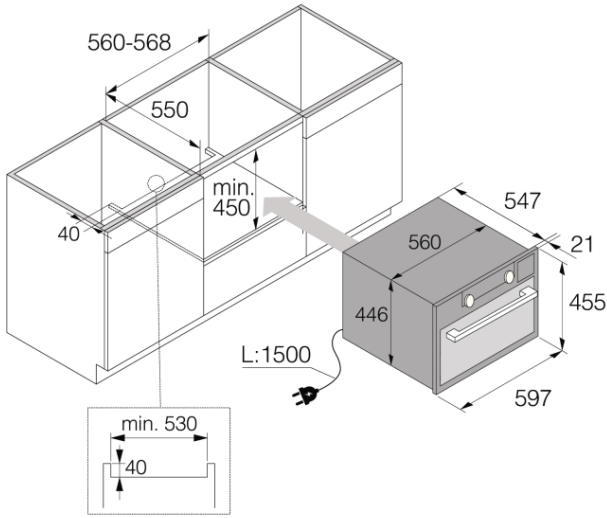

Use & flexibility

- Gross volume: 50 l
- Volume net (liter): 47,5 l
- Interior light: Illumination
- Wire guides
- 1 Glass tray
- Interior light: Illumination

Interaction & Control

- Knob shape: Ergonomic knobs
- Small TFT

Programs

- Microwaves

Design & integration

- Door material: Glass and stainless steel
- Main colour: Black grey matt
- TouchFree Inox
- Niche dimensions (HxWxD): 45 x 56 x 55 cm

Safety & Maintenance

- Dynamic oven cooling plus - DC+
- Classic door hinge

Technical data

- Energy consumption in standby mode: 1 W
- Connected load: 2200 W
- Frequency: 50-60 Hz

Dimensions

- Product dimensions (HxWxD): 45,5 x 59,7 x 54,7 cm
- Net weight: 31,4 kg

Logistic information

- Dimensions of packed product (HxWxD): 55 x 66 x 70 cm
- Gross weight: 36,1 kg
- Product code: 742138
- EAN code: 3838782681387

Craft 45 cm