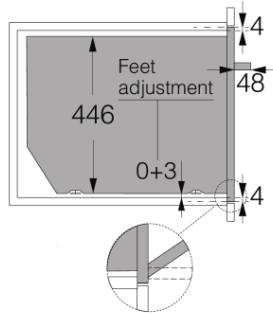

Use & flexibility

- Gross volume: 50 l
- Volume net (liter): 47,5 l
- Interior light: Illumination
- Wire guides
- 1 Glass tray
- Interior light: Illumination

Interaction & Control

- Knob shape: Ergonomic knobs
- Small TFT

Programs

- Microwaves

Design & integration

- Door material: Glass and stainless steel
- Main colour: Black grey matt
- TouchFree Inox
- Niche dimensions (HxWxD): 45 x 56 x 55 cm

Safety & Maintenance

- Dynamic oven cooling plus - DC+
- Classic door hinge

Technical data

- Energy consumption in standby mode: 1 W
- Connected load: 2200 W
- Frequency: 50-60 Hz

Dimensions

- Product dimensions (HxWxD): 45,5 x 59,7 x 54,7 cm
- Net weight: 31,4 kg

Logistic information

- Dimensions of packed product (HxWxD): 55 x 66 x 70 cm
- Gross weight: 36,1 kg
- Product code: 742138
- EAN code: 3838782681387

Craft 45 cm