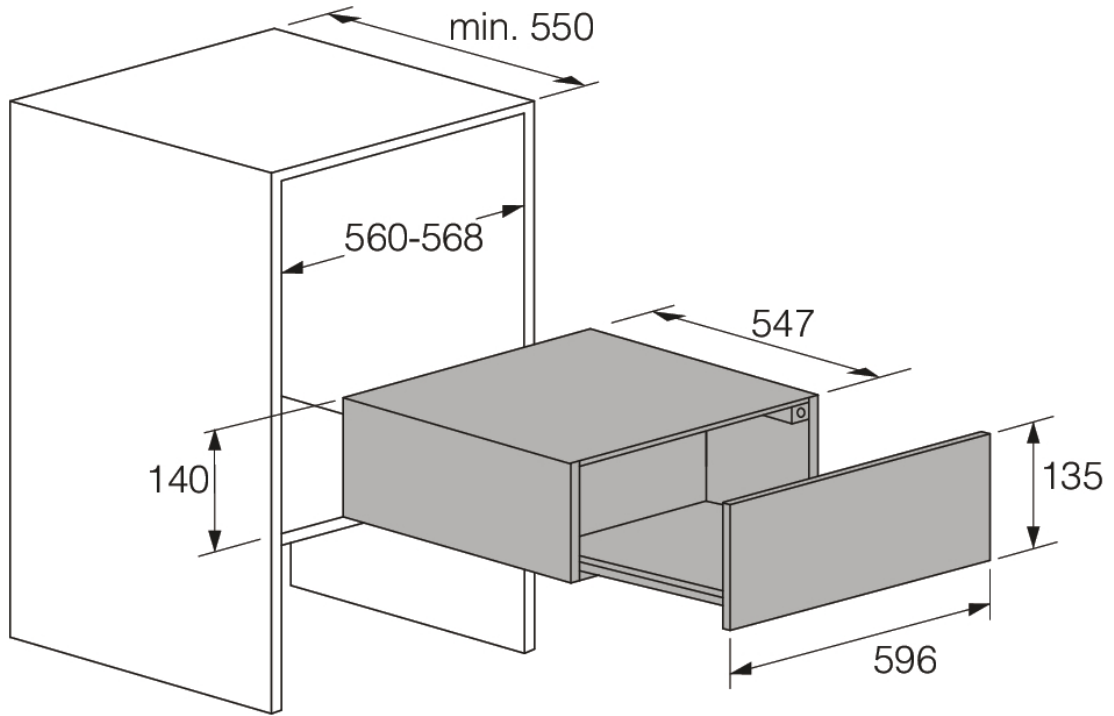

Interaction & Control

- Temperature setting: Variable temperature

Programs

- Defrosting of food
- Warming of cups

Design & integration

- Suitable for integration with ovens
- Possible to install oven on top
- Niche dimensions min-max (HxWxD): 14 × 56-56,8 × 55 cm

Safety & Maintenance

- Easy clean glass bottom in warming compartment

Technical data

- Connected load: 810 W
- Nominal current: 10 amp
- Frequency: 50-60 Hz

Dimensions

- Product dimensions (HxWxD): 14 × 59,7 × 55 cm
- Length electrical cord: 1,8 m
- Net weight: 15 kg

Logistic information

- Dimensions of packed product (HxWxD): 18,4 × 63,8 × 65,2 cm
- Gross weight: 17 kg
- Product code: 741865
- EAN code: 3838782672828

Elements warming drawer