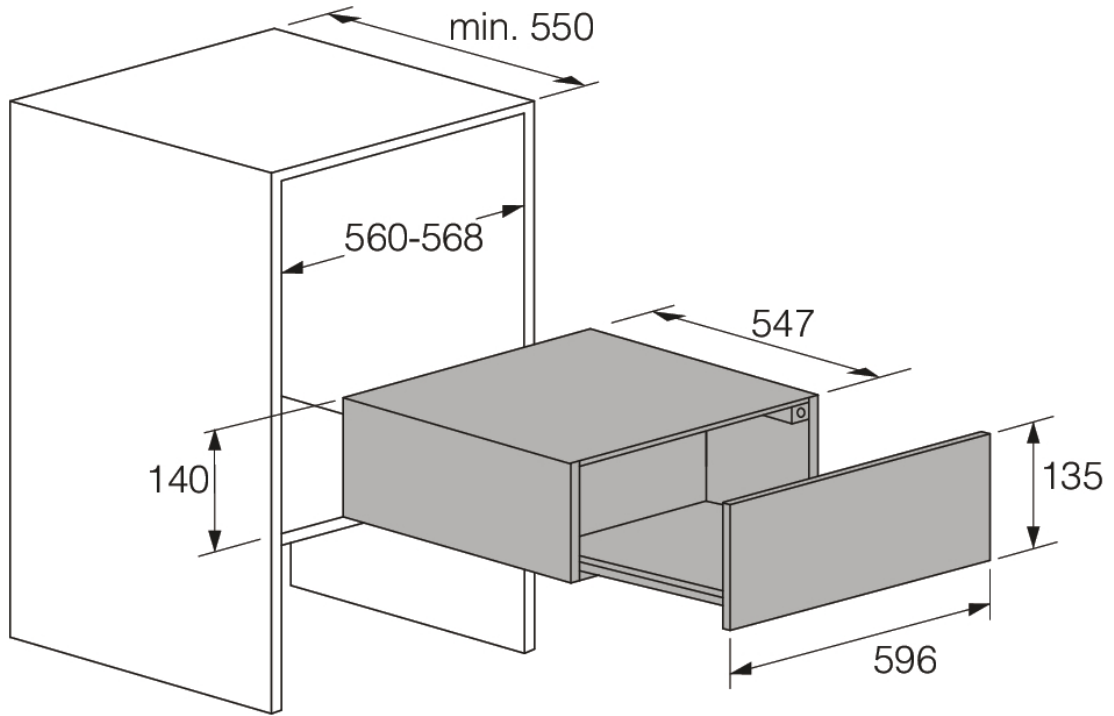

Interaction & Control

- Illuminated power button

Programs

- Defrosting of food
- Warming of cups

Design & integration

- Suitable for integration with ovens
- Possible to install oven on top
- Niche dimensions min-max (HxWxD): 14 × 56-56,8 × 55 cm

Safety & Maintenance

- Easy clean glass bottom in warming compartment

Technical data

- Connected load: 810 W
- Nominal current: 10 amp
- Frequency: 50-60 Hz

Dimensions

- Product dimensions (HxWxD): 14 × 59,7 × 55 cm
- Length electrical cord: 1,8 m
- Net weight: 15 kg

Logistic information

- Dimensions of packed product (HxWxD): 18,4 × 63,8 × 65,2 cm
- Gross weight: 17 kg
- Product code: 741865
- EAN code: 3838782672828

Elements warming drawer