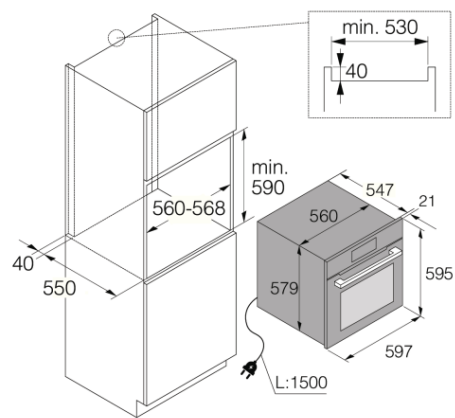

Design & integration

- Door material: Glass
- Main colour: Grey
- Niche dimensions (HxWxD): 59 × 56,4 × 55 cm

Safety & Maintenance

- Dynamic oven cooling plus - DC+
- Door glass: Quadruple glazed oven door with double heat deflector (UltraCoolDoorQuadro)
- GentleClose door hinge
- Removable flat oven inner door glass surface
- Pyrolytic cleaning
- Pyroproof side racks and plates

Dimensions

- Product dimensions (HxWxD): 59,5 × 59,5 × 54,6 cm
- Net weight: 46,8 kg

Logistic information

- Dimensions of packed product (HxWxD): 70 × 66 × 70 cm
- Gross weight: 52 kg
- Product code: 741124
- EAN code: 3838782645525