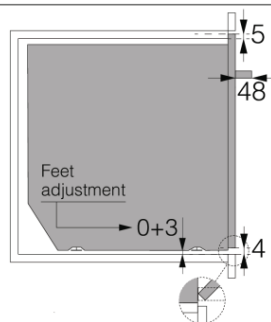

Design & integration

- Door material: Glass
- Main colour: Grey
- Niche dimensions (HxWxD): 59 × 56,4 × 55 cm

Safety & Maintenance

- Dynamic oven cooling plus - DC+
- Door glass: Quadruple glazed oven door with double heat deflector (UltraCoolDoorQuadro)
- GentleClose door hinge
- Removable flat oven inner door glass surface
- Pyrolytic cleaning
- Pyroproof side racks and plates

Dimensions

- Product dimensions (HxWxD): 59,5 × 59,5 × 54,6 cm
- Net weight: 46,8 kg

Logistic information

- Dimensions of packed product (HxWxD): 70 × 66 × 70 cm
- Gross weight: 52 kg
- Product code: 741124
- EAN code: 3838782645525

Elements 60 cm