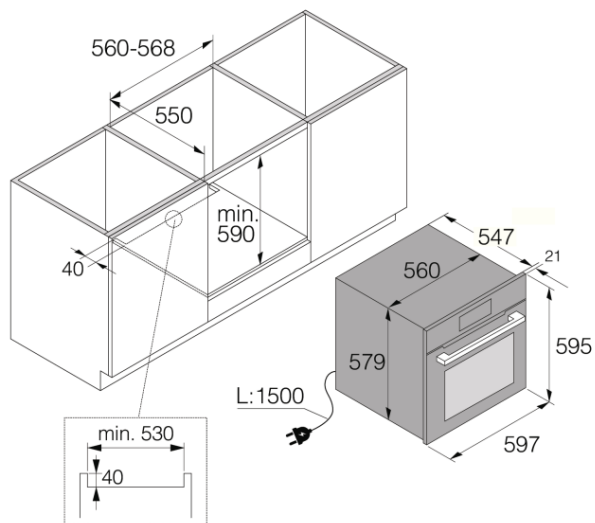

Design & integration

- Door material: Glass
- Main colour: Grey
- Niche dimensions (HxWxD): 59 × 56,4 × 55 cm

Safety & Maintenance

- Dynamic oven cooling plus - DC+
- Door glass: Quadruple glazed oven door with double heat deflector (UltraCoolDoorQuadro)
- GentleClose door hinge
- Removable flat oven inner door glass surface
- Pyrolytic cleaning
- Pyroproof side racks and plates

Dimensions

- Product dimensions (HxWxD): 59,5 × 59,5 × 54,6 cm
- Net weight: 46,8 kg

Logistic information

- Dimensions of packed product (HxWxD): 70 × 66 × 70 cm
- Gross weight: 52 kg
- Product code: 741124
- EAN code: 3838782645525