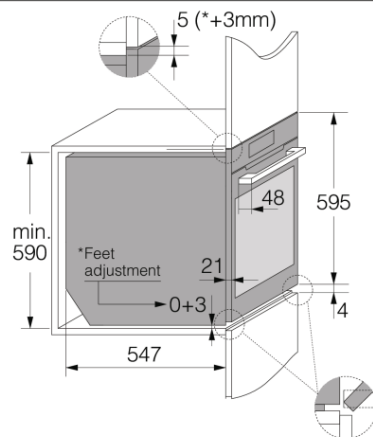

Design & integration

- Door material: Glass
- Main colour: Grey
- Niche dimensions (HxWxD): 59 × 56,4 × 55 cm

Safety & Maintenance

- Dynamic oven cooling plus - DC+
- Door glass: Quadruple glazed oven door with double heat deflector (UltraCoolDoorQuadro)
- GentleClose door hinge
- Removable flat oven inner door glass surface
- Pyrolytic cleaning
- Pyroproof side racks and plates

Dimensions

- Product dimensions (HxWxD): 59,5 × 59,5 × 54,6 cm
- Net weight: 46,8 kg

Logistic information

- Dimensions of packed product (HxWxD): 70 × 66 × 70 cm
- Gross weight: 52 kg
- Product code: 741124
- EAN code: 3838782645525

Elements 60 cm