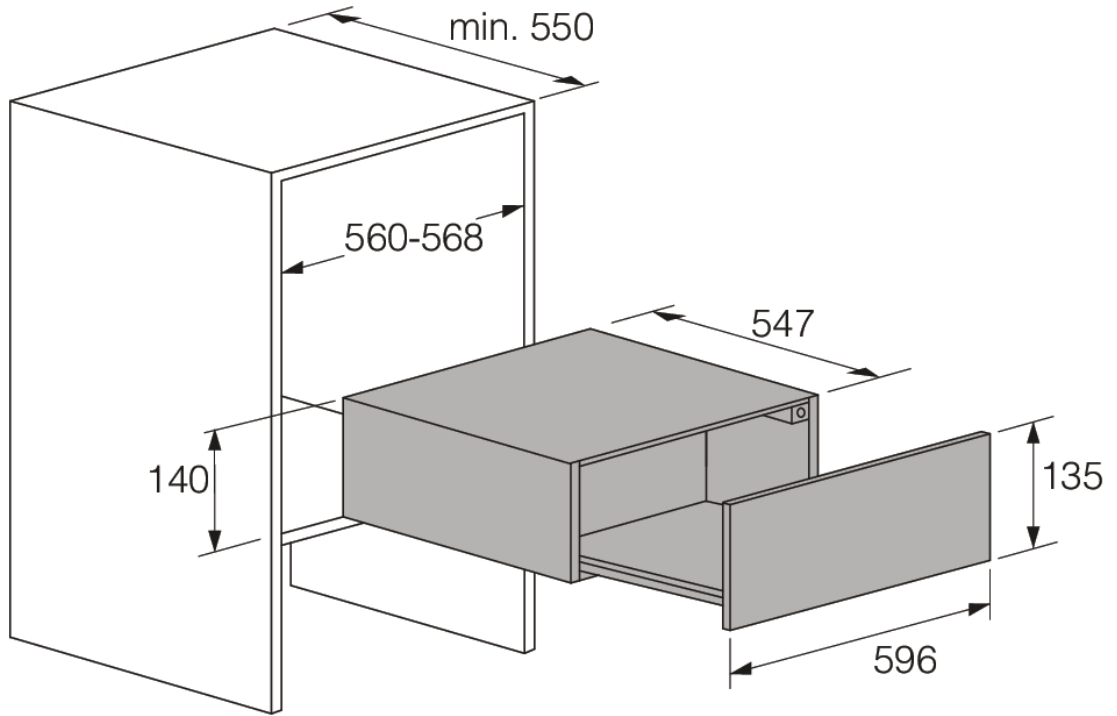

Interaction & Control

- Control: Touch control
- Illuminated power button

Programs

- Defrosting of food
- Warming of cups

Design & integration

- Suitable for integration with ovens
- Possible to install oven on top
- Niche dimensions min-max (HxWxD): 14 × 56-56,8 × 55 cm

Safety & Maintenance

- Easy clean glass bottom in warming compartment

Technical data

- Connected load: 810 W
- Nominal current: 10 amp
- Frequency: 50-60 Hz

Dimensions

- Product dimensions (HxWxD): 14 × 59,7 × 55 cm
- Length electrical cord: 1,8 m
- Net weight: 15 kg

Logistic information

- Dimensions of packed product (HxWxD): 20,5 × 64,8 × 66,2 cm
- Gross weight: 18 kg
- Product code: 740607
- EAN code: 3838782621918

Elements warming drawer