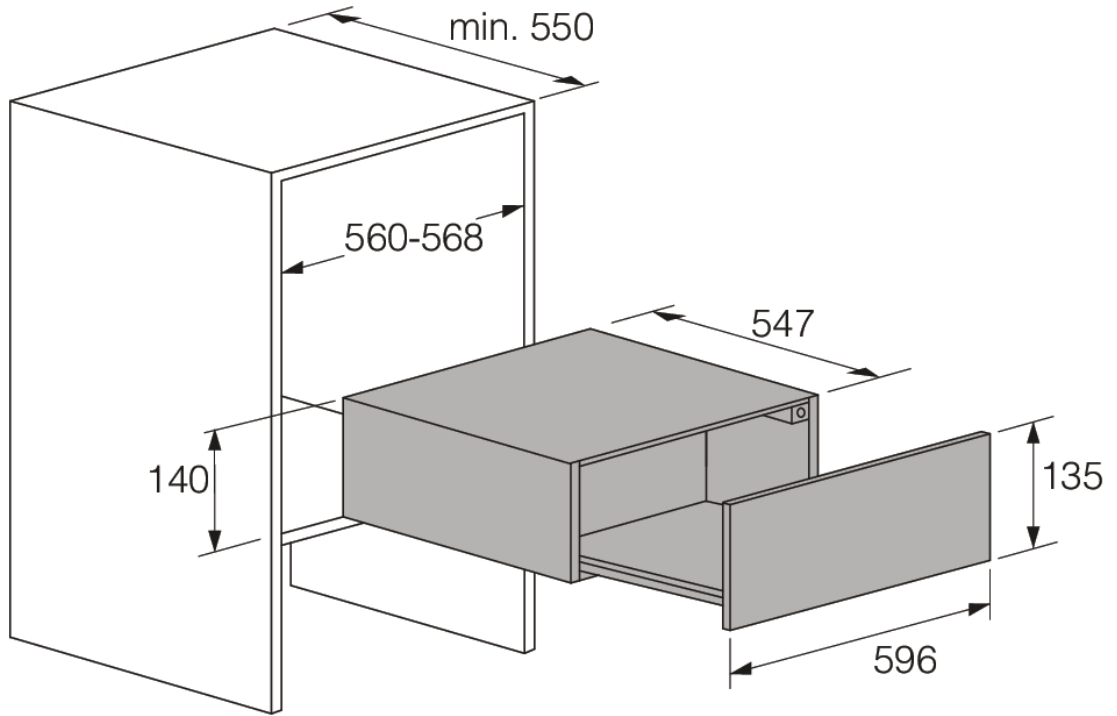

### Design & integration

- Suitable for integration with ovens
- Possible to install oven on top
- Niche dimensions min-max (HxWxD): 14 × 56-56,8 × 55 cm

### Dimensions

- Product dimensions (HxWxD): 14 × 59,7 × 55 cm
- Length electrical cord: 1,8 m
- Net weight: 15 kg

### Logistic information

- Dimensions of packed product (HxWxD): 20,5 × 64,8 × 66,2 cm
- Gross weight: 18 kg
- Product code: 740607
- EAN code: 3838782621918

Elements warming drawer