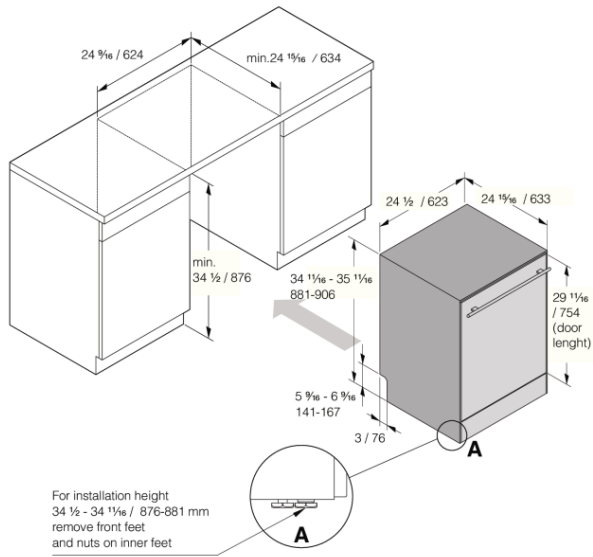

Technical data

- Hot or cold water connection - 9/16
 - Max. temperature of inflow water: 140 F
 - Noise level: 48 dB(A)
 - Duration of normal wash cycle: 125 min
 - Estimated annual energy consumption: 220 kWh
 - Energy consumption/cycle: 1 kWh
 - Estimated annual water consumption: 647 US Gal
 - Water consumption/cycle: 3 US Gal
 - Consumption in standby mode: 0.5 W
 - Connection rating: 1300 W
 - Number of phases: 1
 - Current: 15 A
 - Frequency: 60 Hz
 - Required inlet water pressure: 0,03-1 MPa
 - Net weight: 159 lbs
-

Dimensions

- Width: 24 1/2" (623 mm)
 - Height: 34 11/16" (881 mm)
 - Depth: 24 15/16" (633 mm)
 - Maximum product height: 35 11/16" (906 mm)
 - Cord length: 71 7/16" (1815 mm)
 - Depth with door open: 51 9/16" (1310 mm)
 - Length of inflow hose: 64 3/16" (1630 mm)
 - Length of outflow hose: 42 1/8" (1070 mm)
-

Logistic information

- Packaging width: 26 3/8" (670 mm)
 - Packaging height: 39 3/4" (1010 mm)
 - Packaging depth: 29 1/2" (750 mm)
 - Total weight of packaged product: 179 lbs
 - Code: 740110
 - EAN code: 3838782688058
 - Market: Domestic
 - Range: Logic
-

Measurements: inches / millimetres

DW60 Outdoor Dishwasher XXL USA