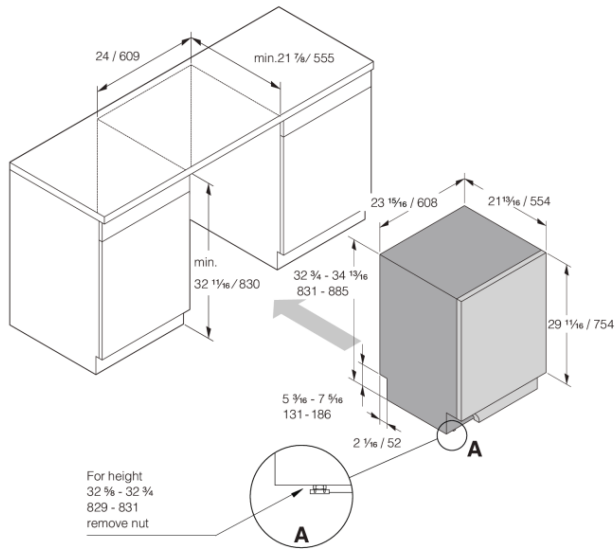

Measurements: inches / millimetres

DW60 Built-in Dishwasher XL USA