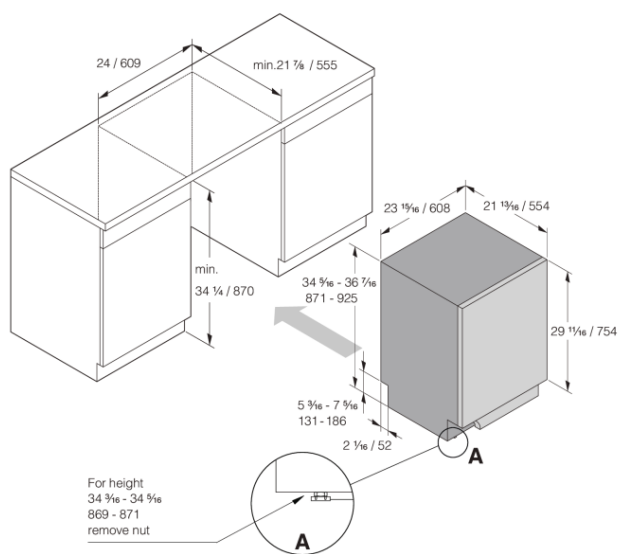

- EAN code: 3838782628443
- Product code: 740102

General

- Product group: Dishwasher
- Installation: Built-in
- Size: XXL, 860 mm high
- Type of display: LCD display
- Number of programs: 9
- Noise level: 40 dB(A)re 1 pW
- Number of baskets: 3
- Number of place settings (label): 16
- EAN code: 3838782628443

Dimensions and installation

- Height: 871 mm
- Width: 608 mm
- Depth: 554 mm
- Packaging height: 930 mm
- Packaging width: 640 mm

- Packaging depth: 680 mm
- Length electrical cord: 1,8 m
- Length inlet hose: 163 cm
- Length outlet hose: 230 cm
- Net weight: 43,7 kg
- Gross weight: 47 kg

Measurements: inches / millimetres

DW60 Built-in Dishwasher XXL USA