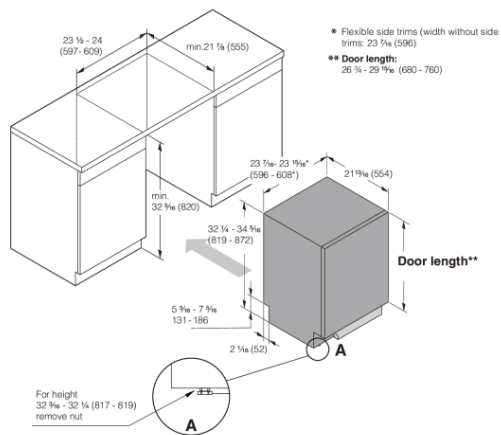

Door trajectories

DW60 Fully Integrated dishwasher XL USA