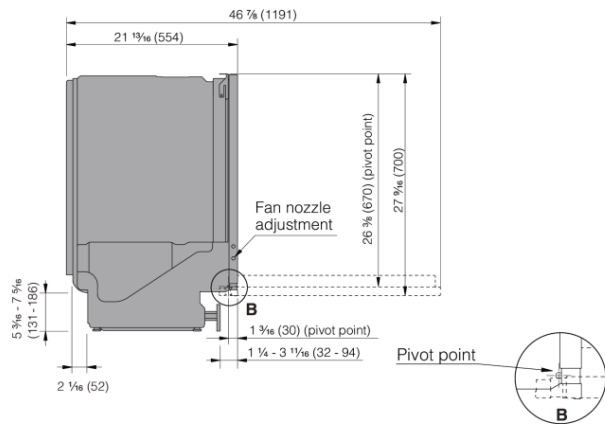

Door trajectories

DW60 Fully Integrated dishwasher XL USA