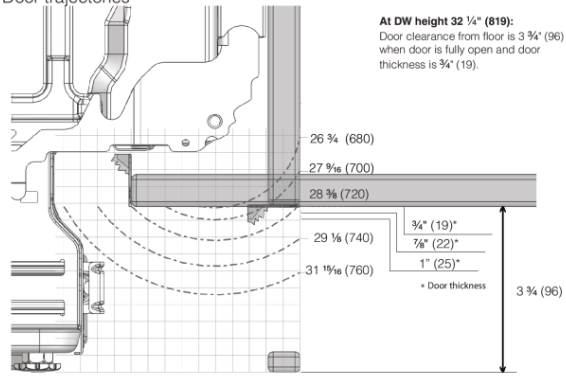

Door trajectories

DW60 Fully Integrated dishwasher XL USA