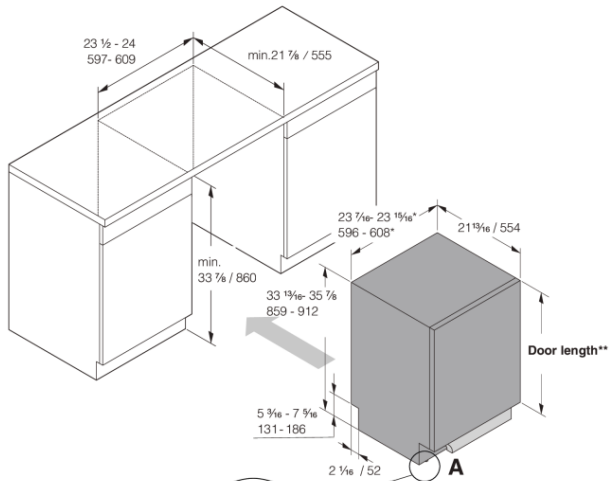

Safety & Maintenance

- Aqua Safe™
- Kid Safe™ - lockable controls
- Rinse-aid indication: Notification in display
- Salt indication: Salt indication: Notification in display

Technical data

- Hot or cold water connection - 9/16
- Max. temperature of inflow water: 140 F
- Noise level: 39 dB(A)
- Duration of normal wash cycle: 125 min
- Estimated annual energy consumption: 230 kWh
- Energy consumption/cycle: 1 kWh
- Estimated annual water consumption: 687 US Gal
- Water consumption/cycle: 3 US Gal
- Consumption in standby mode: 0.5 W
- Connection rating: 1300 W
- Number of phases: 1
- Current: 15 A
- Frequency: 60 Hz
- Required inlet water pressure: 0,03-1 MPa
- Net weight: 107 lbs

Dimensions

- Width: 23 15/16" (608 mm)
- Height: 33 13/16" (859 mm)
- Depth: 21 13/16" (554 mm)
- Maximum product height: 35 7/8" (912 mm)
- Cord length: 71 7/16" (1815 mm)
- Depth with door open: 48 7/16" (1231 mm)
- Length of inflow hose: 64 3/16" (1630 mm)
- Length of outflow hose: 90 9/16" (2300 mm)

Logistic information

- Packaging width: 25 3/16" (640 mm)
- Packaging height: 36 5/8" (930 mm)
- Packaging depth: 26 3/4" (680 mm)
- Total weight of packaged product: 114 lbs
- Code: 740094
- EAN code: 3838782628535
- Market: Domestic
- Range: Style

Measurements: inches / millimetres

For height
33 3/4 - 33 9/16 / 857 - 859
remove nut

* Flexible side trims (width without side trims: 23 7/8 / 596)

** Door length:
27 5/8 - 31 1/2 / 700 - 800

DW60 Fully Integrated dishwasher XXL USA