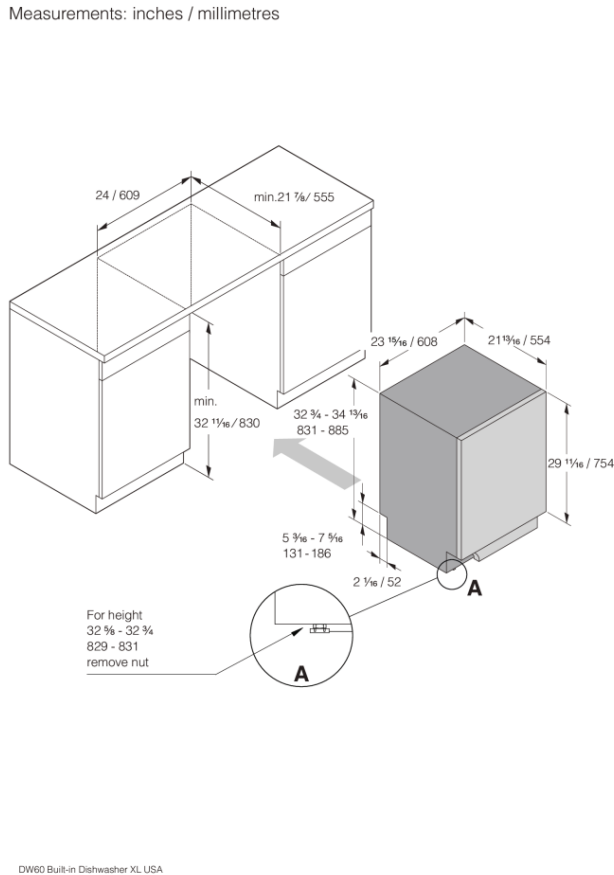

- Length outlet hose: 230 cm
- Net weight: 39,5 kg
- Gross weight: 42,5 kg

Dimensioner

- Fuse: 15 amp
- Frequency: 60 Hz
- Required inlet water pressure: 0,03-1 MPa

Consumption

- Estimated annual energy consumption: 220 kWh
- Energy consumption - normal program: 1 kWh
- Estimated annual water consumption: 2451 l
- Energy consumption in standby mode: 0,5 W

Measurements: inches / millimetres

DW60 Built-in Dishwasher XL USA