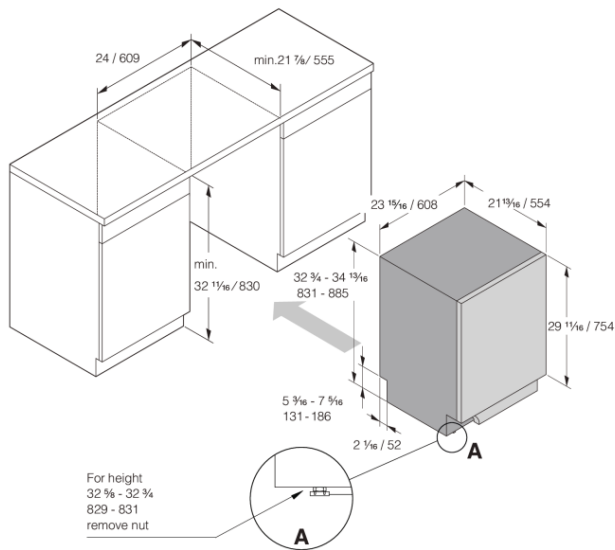

- EAN code: 3838782641794
- Product code: 740091

General

- Product group: Dishwasher
- Installation: Built-in
- Size: XL, 820 mm
- Type of display: LCD display
- Number of programs: 9
- Noise level: 42 dB(A)re 1 pW
- Number of baskets: 3
- Number of place settings (label): 16
- EAN code: 3838782641794

Dimensions and installation

- Height: 831 mm
- Width: 608 mm
- Depth: 554 mm
- Packaging height: 890 mm
- Packaging width: 640 mm
- Packaging depth: 680 mm
- Length electrical cord: 1,8 m
- Length inlet hose: 163 cm
- Length outlet hose: 230 cm
- Net weight: 42 kg
- Gross weight: 45 kg

Measurements: inches / millimetres

DW60 Built-in Dishwasher XL USA