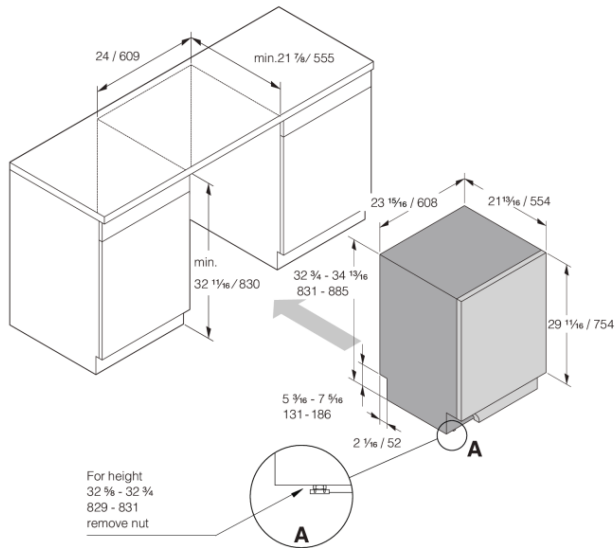

- EAN code: 3838782641794
- Product code: 740091

General

- Product group: Dishwasher
- Installation: Built-in
- Size: XL, 820 mm
- Type of display: LCD display
- Number of programs: 9
- Noise level: 42 dB(A)re 1 pW
- Number of baskets: 3
- Number of place settings (label): 16
- EAN code: 3838782641794

Dimensions and installation

- Height: 831 mm
- Width: 608 mm
- Depth: 554 mm
- Packaging height: 890 mm
- Packaging width: 640 mm
- Packaging depth: 680 mm
- Length electrical cord: 1,8 m
- Length inlet hose: 163 cm
- Length outlet hose: 230 cm
- Net weight: 42 kg
- Gross weight: 45 kg

Measurements: inches / millimetres

DW60 Built-in Dishwasher XL USA