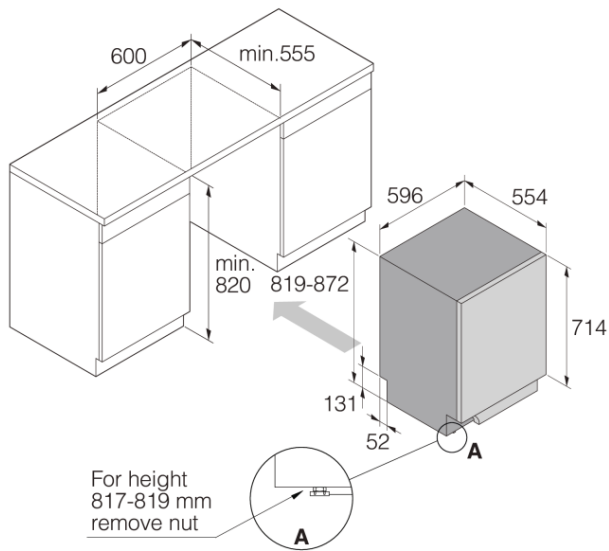

Safety & Maintenance

- Aqua Safe™
- Kid Safe™ - panel
- Rinse-aid indication: Notification in display

Technical data

- 3/4" Cold water connection
- Max. temperature of inflow water: 70 °C
- Noise level: 42 dB(A)re 1 pW
- Total cycle time of reference program (min): 178 min
- Estimated yearly energy consumption: 216 kWh
- Energy consumption reference program: 0,57 kWh

- Energy stars: 4,5
- Water stars: 6
- Water consumption: 10,6 l
- Consumption in standby mode: 0,77 W
- Plug type: Australia
- Connection rating: 2000 W
- Number of phases: 1
- Current: 10 amp
- Frequency: 50 Hz
- Required inlet water pressure: 0,03-1 MPa
- Net weight: 39 kg

Dimensions

- Width: 596 mm
- Height: 819 mm
- Depth: 554 mm
- Maximum product height: 872 mm
- Length electrical cord: 1730 mm
- Depth with door open: 1191 mm
- Length inlet hose: 163 cm
- Length outlet hose: 200 cm

Logistic information

- Packaging width: 640 mm
- Packaging height: 890 mm
- Packaging depth: 680 mm
- Gross weight: 42 kg
- Product code: 740003
- EAN code: 3838782619731

DW60 Built-in dishwasher XL