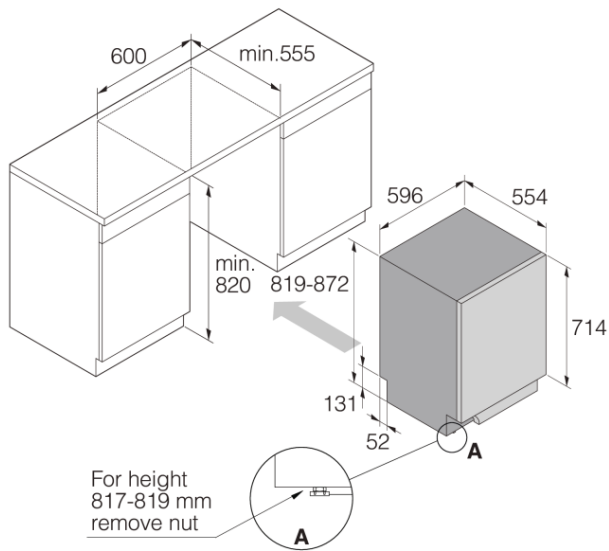

Safety & Maintenance

- Aqua Safe™
- Kid Safe™ - panel
- Rinse-aid indication: Notification in display

Technical data

- 3/4" Cold water connection
- Max. temperature of inflow water: 70 °C
- Noise level: 42 dB(A)re 1 pW
- Total cycle time of reference program (min): 178 min
- Estimated yearly energy consumption: 216 kWh
- Energy consumption reference program: 0,57 kWh

- Energy stars: 4,5
- Water stars: 6
- Water consumption: 10,6 l
- Consumption in standby mode: 0,77 W
- Plug type: Australia
- Connection rating: 2000 W
- Number of phases: 1
- Current: 10 amp
- Frequency: 50 Hz
- Required inlet water pressure: 0,03-1 MPa
- Net weight: 39,5 kg

Dimensions

- Width: 596 mm
- Height: 819 mm
- Depth: 554 mm
- Maximum product height: 872 mm
- Length electrical cord: 1730 mm
- Depth with door open: 1191 mm
- Length inlet hose: 163 cm
- Length outlet hose: 200 cm

Logistic information

- Packaging width: 640 mm
- Packaging height: 890 mm
- Packaging depth: 680 mm
- Gross weight: 42,5 kg
- Product code: 740002
- EAN code: 3838782619724

DW60 Built-in dishwasher XL