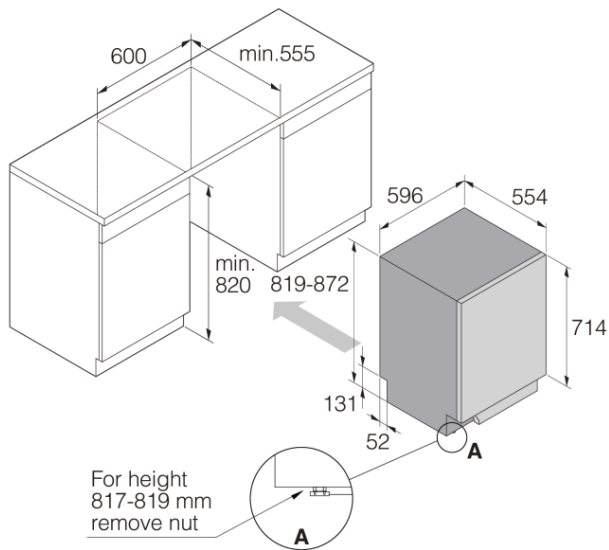

Safety & Maintenance

- Aqua Safe™
- Kid Safe™ - panel
- Rinse-aid indication: Notification in display

Technical data

- 3/4" Cold water connection
- Max. temperature of inflow water: 70 °C
- Noise level: 44 dB(A)re 1 pW
- Total cycle time of reference program (min): 168 min
- Estimated yearly energy consumption: 222 kWh
- Energy consumption reference program: 0,59 kWh
- Energy stars: 4

- Water stars: 5,5
- Water consumption: 10,1 l
- Consumption in standby mode: 0,78 W
- Plug type: Australia
- Connection rating: 2000 W
- Number of phases: 1
- Current: 10 amp
- Frequency: 50 Hz
- Required inlet water pressure: 0,03-1 MPa
- Net weight: 37 kg

Dimensions

- Width: 596 mm
- Height: 819 mm
- Depth: 554 mm
- Maximum product height: 872 mm
- Length electrical cord: 1730 mm
- Depth with door open: 1191 mm
- Length inlet hose: 163 cm
- Length outlet hose: 200 cm

Logistic information

- Packaging width: 640 mm
- Packaging height: 890 mm
- Packaging depth: 680 mm
- Gross weight: 40 kg
- Product code: 740000
- EAN code: 3838782619717

DW60 Built-in dishwasher XL