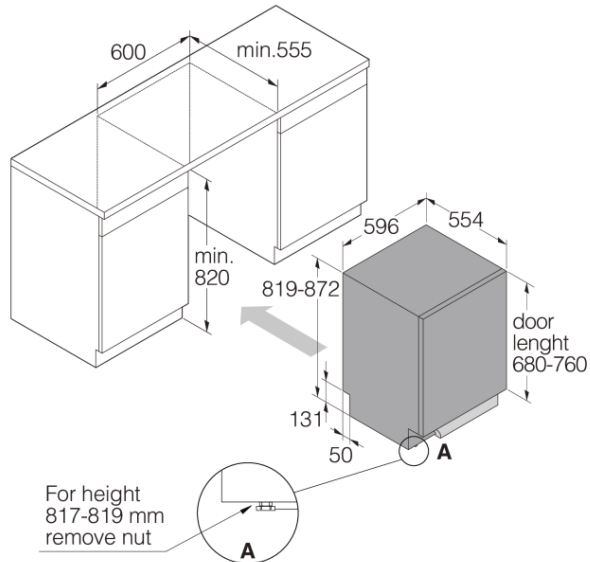

Design & integration

- From the front adjustable door spring
- From front adjustable rear foot
- Velcro strips for easy mounting and adjustment of the separate custom door
- Size 3/4" - Can be connected to hot or cold water
- Integrated anti-siphon - Prevents spontaneous in- and outlet of water and simplifies elevated installation
- Custom door size 680-760mm
- Min. niche width: 600 mm
- Min. niche height: 820 mm
- Depth (incl. wall spacing): 560 mm
- Height setting: 53 mm

Technical data

- Size 3/4" - Can be connected to hot or cold water
- Max. temperature of incoming water: 70 °C
- Noise level: 39 dB(A)re 1 pW
- Duration of Eco programme: 195 min
- Energy consumption per cycle for the Eco program 40-60°C : 0,64 kWh
- Water consumption per cycle for the Eco program: 9,2 l
- Consumption in standby mode: 0,49 W
- Energy class: B
- Plug type: Euro
- Connected load: 1900 W
- Number of phases: 1
- Fuse: 10 amp
- Frequency: 50 Hz
- Required inlet water pressure: 0,03-1 MPa
- Net weight: 45 kg
- Noise class: B
- Energy efficiency index (EEI): 37,6 %
- Cleaning performance: 1,13
- Drying performance: 1,07
- Start delay: 3,99 W
- Networked standby: 1,99 W
- Energy consumption per 100 cycles: 64 kWh

Dimensions

- Width: 596 mm
- Height: 819 mm
- Depth: 554 mm
- Maximum product height: 872 mm
- Length electrical cord: 1730 mm
- Depth with door open: 1191 mm
- Length inlet hose: 163 cm
- Length outlet hose: 200 cm

Logistic information

- Packaging width: 640 mm
- Packaging height: 890 mm
- Packaging depth: 680 mm
- Gross weight: 48 kg

- Product code: 739523
- EAN code: 3838782605253
- Market: Domestic
- Range: Style