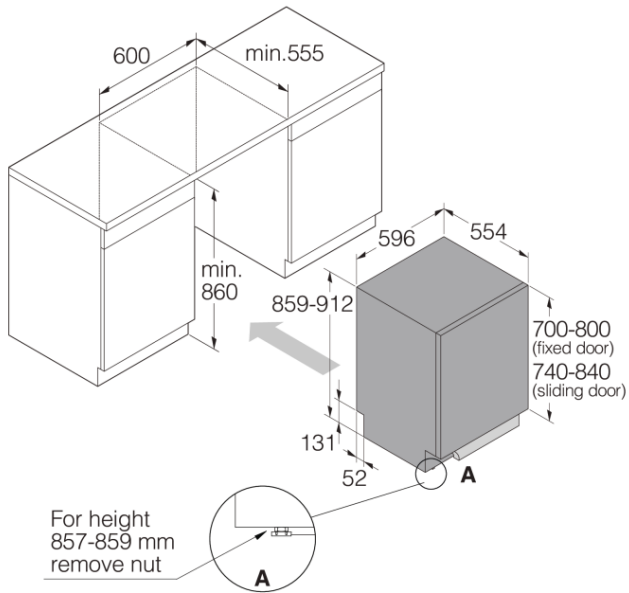

DSD545KXXL

Fully integrated dishwasher

General description

Effective and natural drying with just room air.
 Product line: Logic
 Installation: Fully integrated
 Size: XXL, 860 mm high
 Number of baskets: 3
 Number of place settings (label): 14 place settings
 Top tray: Easy height adjustment; Handle; Removable for comfortable emptying
 Upper basket type: Premium - Basket wiring in steel, fixed pin rows and foldable wine shelves.
 Lower basket type: Premium - Basket wiring in steel, fixed pin rows and removable cutlery basket.
 Removable cutlery basket for easy loading and unloading
 Panel colour: Silver

Design & integration

- From the front adjustable door spring
- From front adjustable rear foot
- Velcro strips for easy mounting and adjustment of the separate custom door
- Sliding door
- Size 3/4" - Can be connected to hot or cold water
- Integrated anti-siphon - Prevents spontaneous in- and outlet of water and simplifies elevated installation
- Custom door size 760-840mm
- Min. niche width: 600 mm
- Min. niche height: 860 mm
- Depth (incl. wall spacing): 560 mm
- Height setting: 53 mm

Dimensions

- Width: 596 mm
- Height: 859 mm
- Depth: 554 mm
- Maximum product height: 912 mm
- Length electrical cord: 1730 mm
- Depth with door open: 1283 mm
- Length inlet hose: 163 cm
- Length outlet hose: 200 cm

Logistic information

- Packaging width: 640 mm
- Packaging height: 930 mm
- Packaging depth: 680 mm
- Gross weight: 46,3 kg
- Product code: 739512
- EAN code: 3838782613401
- Market: Domestic
- Range: Logic