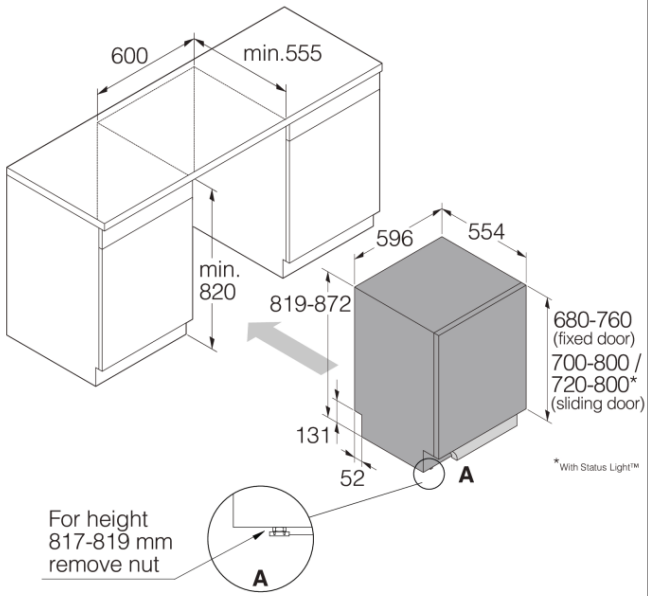

### General description

Effective and natural drying with just room air.  
Product line: Logic  
Installation: Fully integrated  
Size: XL, 820 mm  
Number of baskets: 3  
Number of place settings (label): 14 place settings  
Top tray: Easy height adjustment; Handle; Removable for comfortable emptying  
Upper basket type: Premium - Basket wiring in steel, fixed pin rows and foldable wine shelves.  
Lower basket type: Premium - Basket wiring in steel, fixed pin rows and removable cutlery basket.  
Removable cutlery basket for easy loading and unloading  
Panel colour: Silver

#### Dimensions

- Width: 596 mm
- Height: 819 mm
- Depth: 554 mm
- Maximum product height: 872 mm
- Length electrical cord: 1730 mm
- Depth with door open: 1243 mm
- Length inlet hose: 163 cm
- Length outlet hose: 200 cm

#### Logistic information

- Packaging width: 640 mm
- Packaging height: 890 mm
- Packaging depth: 680 mm
- Gross weight: 45,5 kg
- Product code: 739511
- EAN code: 3838782605246

- Market: Domestic
- Range: Logic