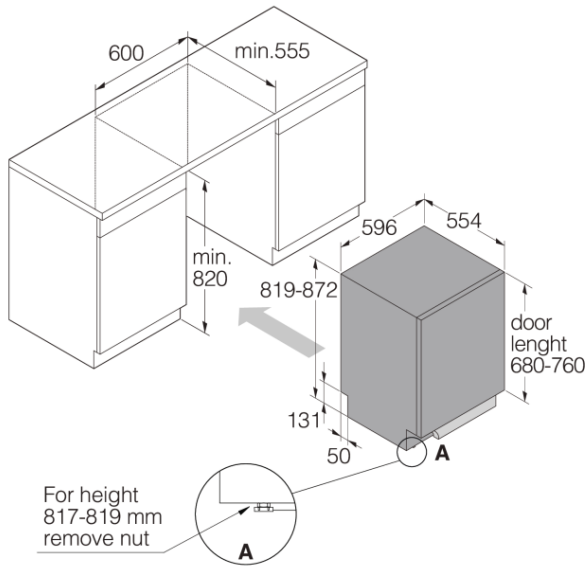

Design & integration

- From the front adjustable door spring
- From front adjustable rear foot
- Velcro strips for easy mounting and adjustment of the separate custom door

Standard accessories

- Integrated anti-siphon - Prevents spontaneous in- and outlet of water and simplifies elevated installation
 - Custom door size 680-760mm
 - Min. niche width: 600 mm
 - Min. niche height: 820 mm
 - Depth (incl. wall spacing): 555 mm
 - Height setting: 53 mm
-

Technical data

- Size 3/4" - Can be connected to hot or cold water
 - Max. temperature of incoming water: 70 °C
 - Noise level: 42 dB(A)re 1 pW
 - Duration of Eco programme: 195 min
 - Energy consumption per cycle for the Eco program 40-60°C : 0,64 kWh
 - Water consumption per cycle for the Eco program: 9,2 l
 - Consumption in standby mode: 0,49 W
 - Energy class: B
 - Plug type: Euro
 - Connected load: 1900 W
 - Number of phases: 1
 - Fuse: 10 amp
 - Frequency: 50 Hz
 - Required inlet water pressure: 0,03-1 MPa
 - Net weight: 36 kg
 - Noise class: B
 - Energy efficiency index (EEI): 37,6 %
 - Cleaning performance: 1,13
 - Drying performance: 1,07
 - Start delay: 3,99 W
 - Energy consumption per 100 cycles: 64 kWh
-

Dimensions

- Width: 596 mm
 - Height: 819 mm
 - Depth: 554 mm
 - Maximum product height: 872 mm
 - Length electrical cord: 1730 mm
 - Depth with door open: 1191 mm
 - Length inlet hose: 163 cm
 - Length outlet hose: 200 cm
-

Logistic information

- Packaging width: 640 mm
 - Packaging height: 890 mm
 - Packaging depth: 680 mm
 - Gross weight: 39 kg
 - Product code: 739485
 - EAN code: 3838782576218
 - Market: Domestic
 - Range: Logic
-