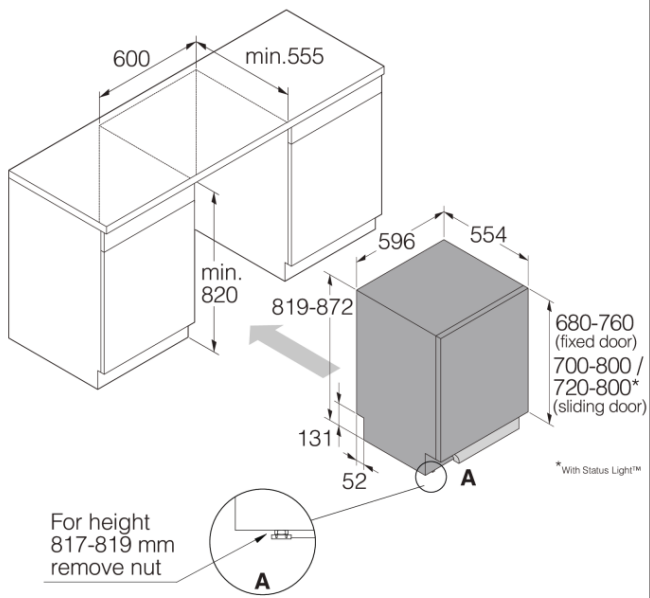

DSD533B

Fully integrated dishwasher

General description

Effective and natural drying with just room air.
 Product line: Logic
 Installation: Fully integrated
 Size: XL, 820 mm
 Number of baskets: 2
 Number of place settings (label): 13 place settings
 Upper basket type: Construction
 Lower basket type: Construction
 Removable cutlery basket for easy loading and unloading
 Panel colour: Silver

Standard accessories

FORS AG
 Schaftenholzweg 8
 2557 Studen BE
 Tel. 032 374 26 26, info@fors.ch

ASKO
 Inspired by Scandinavia

- Min. niche width: 600 mm
- Min. niche height: 820 mm
- Depth (incl. wall spacing): 560 mm
- Height setting: 53 mm

Dimensions

- Width: 596 mm
- Height: 819 mm
- Depth: 554 mm
- Maximum product height: 872 mm
- Length electrical cord: 1730 mm
- Depth with door open: 1243 mm
- Length inlet hose: 163 cm
- Length outlet hose: 200 cm

Logistic information

- Packaging width: 640 mm
- Packaging height: 890 mm
- Packaging depth: 680 mm
- Gross weight: 41,5 kg
- Product code: 739402
- EAN code: 3838782615962
- Market: Domestic
- Range: Logic