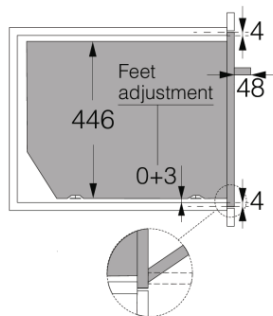

Interaction & Control

- Knob shape: Ergonomic knobs
- IconTouch

Programs

- Reheating

Design & integration

- Door material: Glass and stainless steel
- Main colour: Stainless Steel
- TouchFree Inox
- Niche dimensions (HxWxD): 45 × 56 × 55 cm

Dimensions

- Product dimensions (HxWxD): 45,5 × 59,7 × 54,7 cm
- Net weight: 31,2 kg

Logistic information

- Dimensions of packed product (HxWxD): 55 × 66 × 70 cm
- Gross weight: 35,9 kg
- Product code: 739220
- EAN code: 3838782541162
- Range: Craft

Standard accessories

Craft 45 cm