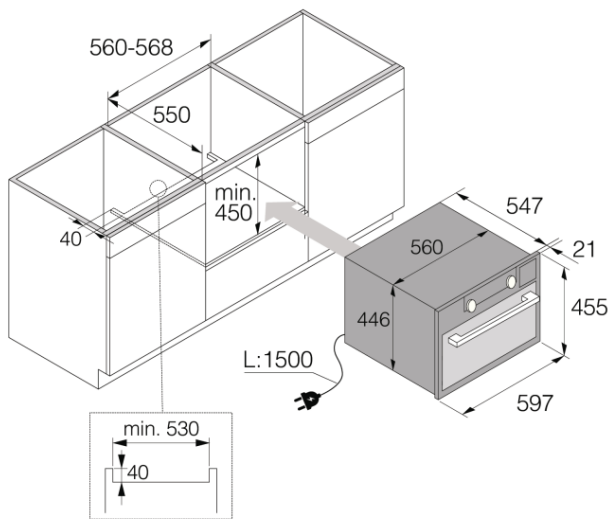

Interaction & Control

- Knob shape: Ergonomic knobs
- IconTouch

Programs

- Reheating

Design & integration

- Door material: Glass and stainless steel
- Main colour: Stainless Steel
- TouchFree Inox
- Niche dimensions (HxWxD): 45 × 56 × 55 cm

Dimensions

- Product dimensions (HxWxD): 45,5 × 59,7 × 54,7 cm
- Net weight: 31,2 kg

Logistic information

- Dimensions of packed product (HxWxD): 55 × 66 × 70 cm
- Gross weight: 35,9 kg
- Product code: 739220
- EAN code: 3838782541162
- Range: Craft

Standard accessories

Craft 45 cm