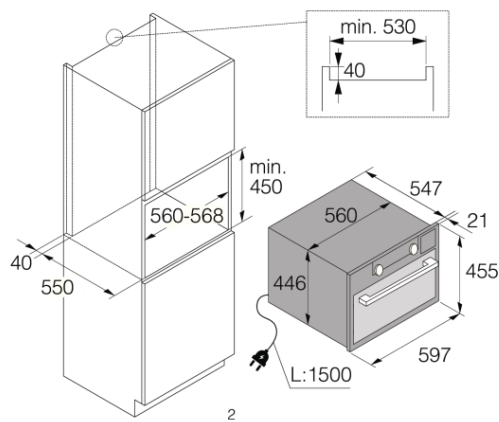

Interaction & Control

- Knob shape: Ergonomic knobs
- IconTouch

Programs

- Reheating

Design & integration

- Door material: Glass and stainless steel
- Main colour: Stainless Steel
- TouchFree Inox
- Niche dimensions (HxWxD): 45 × 56 × 55 cm

Dimensions

- Product dimensions (HxWxD): 45,5 × 59,7 × 54,7 cm
- Net weight: 31,2 kg

Logistic information

- Dimensions of packed product (HxWxD): 55 × 66 × 70 cm
- Gross weight: 35,9 kg
- Product code: 739220
- EAN code: 3838782541162
- Range: Craft

Standard accessories

Craft 45 cm