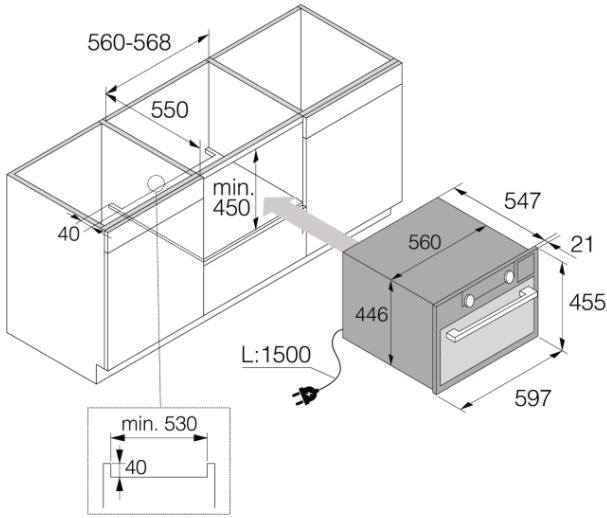

Interaction & Control

- Knob shape: Ergonomic knobs
- IconTouch

Programs

- Reheating

Design & integration

- Door material: Glass and stainless steel
- Main colour: Stainless Steel
- TouchFree Inox
- Niche dimensions (HxWxD): 45 × 56 × 55 cm

Dimensions

- Product dimensions (HxWxD): 45,5 × 59,7 × 54,7 cm
- Net weight: 31,2 kg

Logistic information

- Dimensions of packed product (HxWxD): 55 × 66 × 70 cm
- Gross weight: 35,9 kg
- Product code: 739220
- EAN code: 3838782541162

Standard accessories

Craft 45 cm