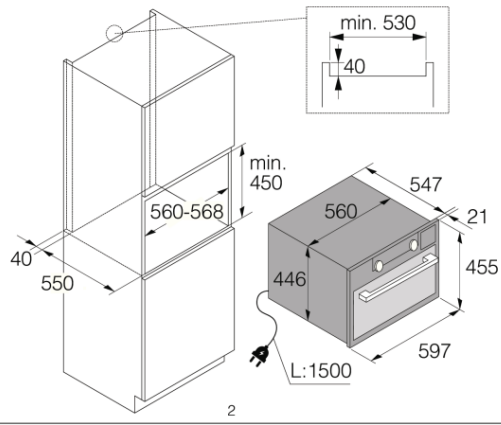

Interaction & Control

- Knob shape: Ergonomic knobs
- IconTouch

Programs

- Reheating

Design & integration

- Door material: Glass and stainless steel
- Main colour: Stainless Steel
- TouchFree Inox
- Niche dimensions (HxWxD): 45 × 56 × 55 cm

Dimensions

- Product dimensions (HxWxD): 45,5 × 59,7 × 54,7 cm
- Net weight: 31,2 kg

Logistic information

- Dimensions of packed product (HxWxD): 55 × 66 × 70 cm
- Gross weight: 35,9 kg
- Product code: 739220
- EAN code: 3838782541162

Standard accessories

Craft 45 cm