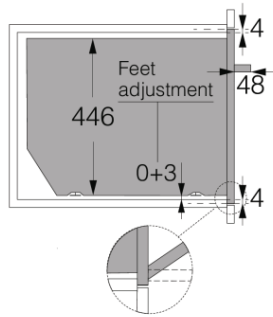

Interaction & Control

- Knob shape: Ergonomic knobs
- IconTouch

Programs

- Reheating

Design & integration

- Door material: Glass and stainless steel
- Main colour: Stainless Steel
- TouchFree Inox
- Niche dimensions (HxWxD): 45 × 56 × 55 cm

Dimensions

- Product dimensions (HxWxD): 45,5 × 59,7 × 54,7 cm
- Net weight: 31,2 kg

Logistic information

- Dimensions of packed product (HxWxD): 55 × 66 × 70 cm
- Gross weight: 35,9 kg
- Product code: 739220
- EAN code: 3838782541162

Standard accessories

Craft 45 cm