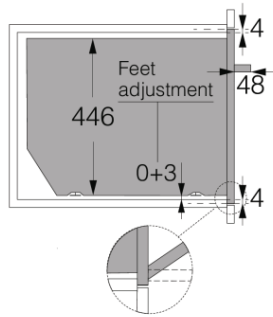

### Design & integration

- Door material: Glass and stainless steel
- Main colour: Stainless Steel
- TouchFree Inox
- Niche dimensions (HxWxD): 45 × 56 × 55 cm

### Dimensions

- Product dimensions (HxWxD): 45,5 × 59,7 × 54,7 cm
- Net weight: 31,2 kg

### Logistic information

- Dimensions of packed product (HxWxD): 55 × 66 × 70 cm
- Gross weight: 35,9 kg
- Product code: 739220
- EAN code: 3838782541162

### Standard accessories

Craft 45 cm