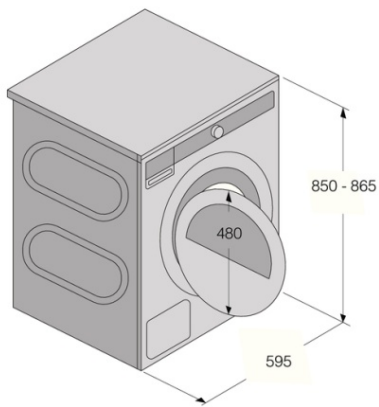

- Connected load: 700 W
- Number of phases: 1
- Fuse: 13 amp
- Frequency: 50 Hz
- Net weight: 57,2 kg
- ISO 14001

Dimensions

- Product dimensions (HxWxD): 85 × 59,5 × 65,4 cm
- Depth with door open: 1165 mm
- Length electrical cord: 2,1 m

Logistic information

- Dimensions of packed product (HxWxD): 92 × 64 × 72,3 cm
- Gross weight: 61,6 kg
- Product code: 738524
- EAN code: 3838782511530

Tumble Dryer/TD75