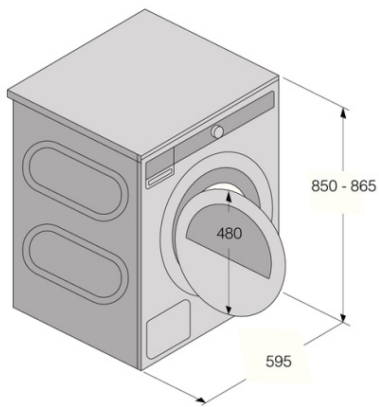

#### Dimensions

- Product dimensions (HxWxD): 85 × 59,5 × 65,4 cm
- Depth with door open: 1165 mm
- Length electrical cord: 2,1 m

#### Logistic information

- Dimensions of packed product (HxWxD): 92 × 64 × 72,3 cm
- Gross weight: 61,6 kg
- Product code: 738524
- EAN code: 3838782511530

Tumble Dryer/TD75