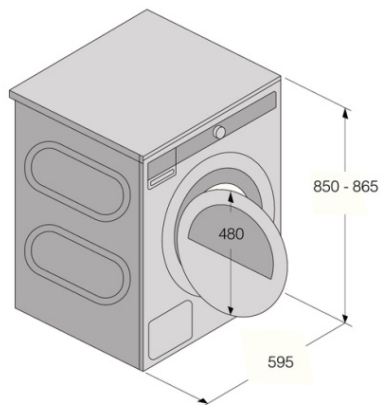

Technical data

- Noise level: 64 dB(A)re 1 pW
- Power consumption in standby mode: 0,65 W
- Power consumption in off mode: 0,2 W
- Estimated annual energy consumption: 235,9 kWh
- Energy class: A++
- Grounded plug
- Connected load: 700 W
- Number of phases: 1
- Fuse: 13 amp
- Frequency: 50 Hz
- Net weight: 57,2 kg
- ISO 14001

Dimensions

- Product dimensions (HxWxD): 85 × 59,5 × 65,4 cm
- Depth with door open: 1165 mm
- Length electrical cord: 2,1 m

Logistic information

- Dimensions of packed product (HxWxD): 92 × 64 × 72,3 cm
- Gross weight: 61,6 kg
- Product code: 738524
- EAN code: 3838782511530