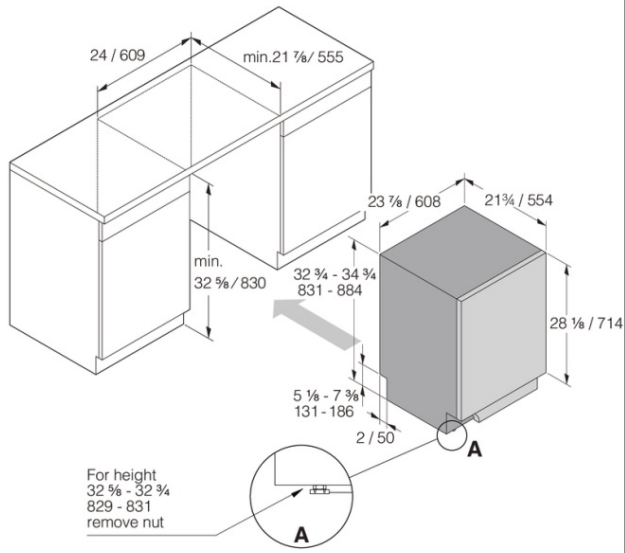

---

**Dimensions**

- Width: 24" (609 mm)
- Height: 32 11/16" (831 mm)
- Depth: 22" (559 mm)
- Maximum product height: 34 11/16" (881 mm)
- Cord length: 47 1/4" (1200 mm)
- Depth with door open: 47 3/16" (1198 mm)
- Length of inflow hose: 64 3/16" (1630 mm)
- Length of outflow hose: 90 9/16" (2300 mm)

---

**Logistic information**

- Packaging width: 25 3/16" (640 mm)
  - Packaging height: 35 1/16" (890 mm)
  - Packaging depth: 26 3/4" (680 mm)
  - Total weight of packaged product: 101 lbs
  - Code: 737061
  - EAN code: 3838782510380
  - Market: Domestic
  - Range: Style
-

Measurements: inches / millimetres

DW40 Built-in dishwasher XL USA