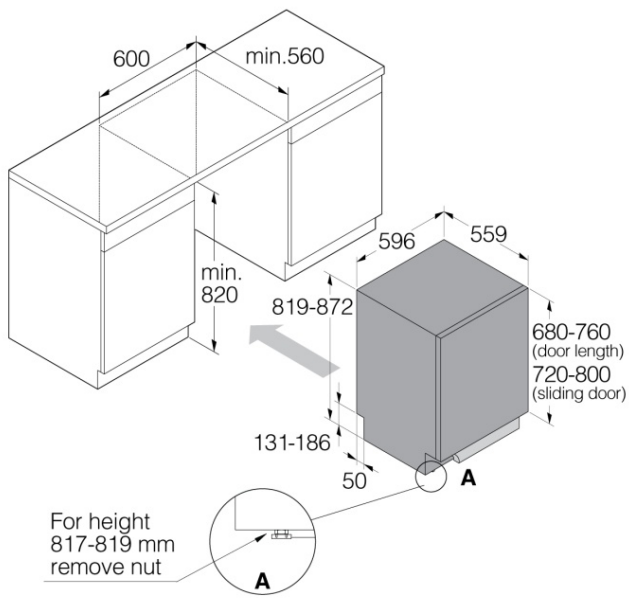

- Super Rinse™ - Two extra rinses.

Design & integration

- From the front adjustable door spring
- From front adjustable rear foot
- Velcro strips for easy mounting and adjustment of the separate custom door
- Sliding door
- Integrated anti-siphon - Prevents spontaneous in- and outlet of water and simplifies elevated installation
- Custom door size 720-800 mm
- Min. niche width: 600 mm
- Min. niche height: 820 mm
- Depth (incl. wall spacing): 560 mm
- Height setting: 50 mm

Technical data

- Size 3/4" - Can be connected to hot or cold water
- Max. temperature of incoming water: 70 °C
- Noise level: 42 dB(A)re 1 pW
- Duration of Eco programme: 205 min
- Energy consumption per cycle for the Eco program 40-60°C : 0,74 kWh
- Water consumption per cycle for the Eco program: 9,4 l
- Consumption in standby mode: 0,49 W
- Energy class: C
- Plug type: Euro
- Connected load: 1900 W
- Number of phases: 1
- Fuse: 10 amp
- Frequency: 50 Hz
- Required inlet water pressure: 0,03-1 MPa
- Net weight: 42,5 kg
- Noise class: B
- Energy efficiency index (EEL): 43,5 %
- Cleaning performance: 1,13
- Drying performance: 1,07
- Start delay: 3,95 W
- Energy consumption per 100 cycles: 74 kWh

Dimensions

- Width: 596 mm
- Height: 819 mm
- Depth: 559 mm
- Maximum product height: 869 mm
- Length electrical cord: 1825 mm
- Depth with door open: 1254 mm
- Length inlet hose: 163 cm
- Length outlet hose: 200 cm

Logistic information

- Packaging width: 640 mm
- Packaging height: 890 mm
- Packaging depth: 680 mm
- Gross weight: 45,8 kg
- Product code: 736820
- EAN code: 3838782469459
- Market: Domestic
- Range: Logic