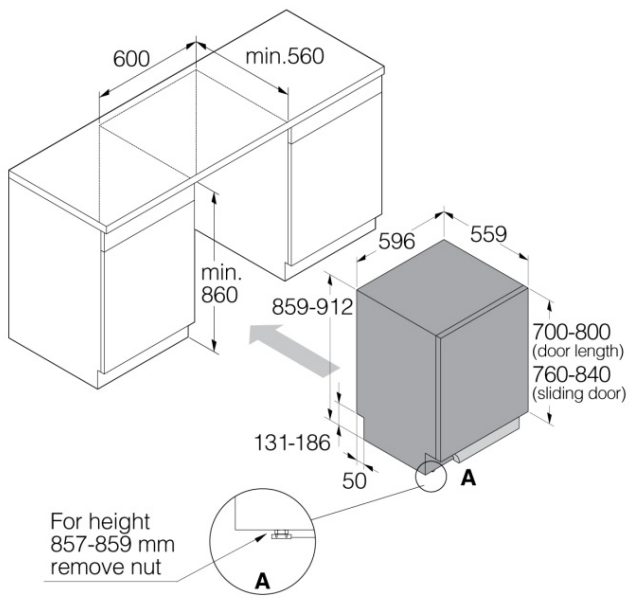

#### Dimensions

- Width: 596 mm
- Height: 859 mm
- Depth: 559 mm
- Maximum product height: 909 mm
- Length electrical cord: 1825 mm
- Depth with door open: 1294 mm
- Length inlet hose: 163 cm
- Length outlet hose: 200 cm

#### Logistic information

- Packaging width: 640 mm
- Packaging height: 930 mm
- Packaging depth: 680 mm
- Gross weight: 48,1 kg
- Product code: 736788
- EAN code: 3838782469497
- Market: Domestic
- Range: Style