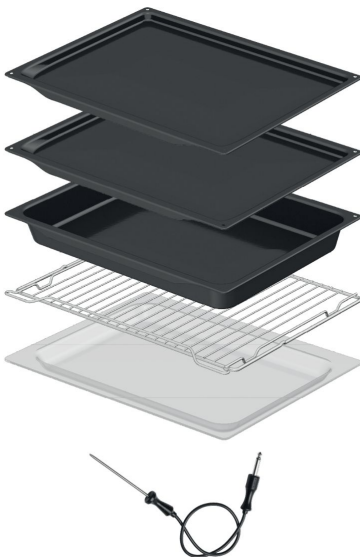

Standard accessories