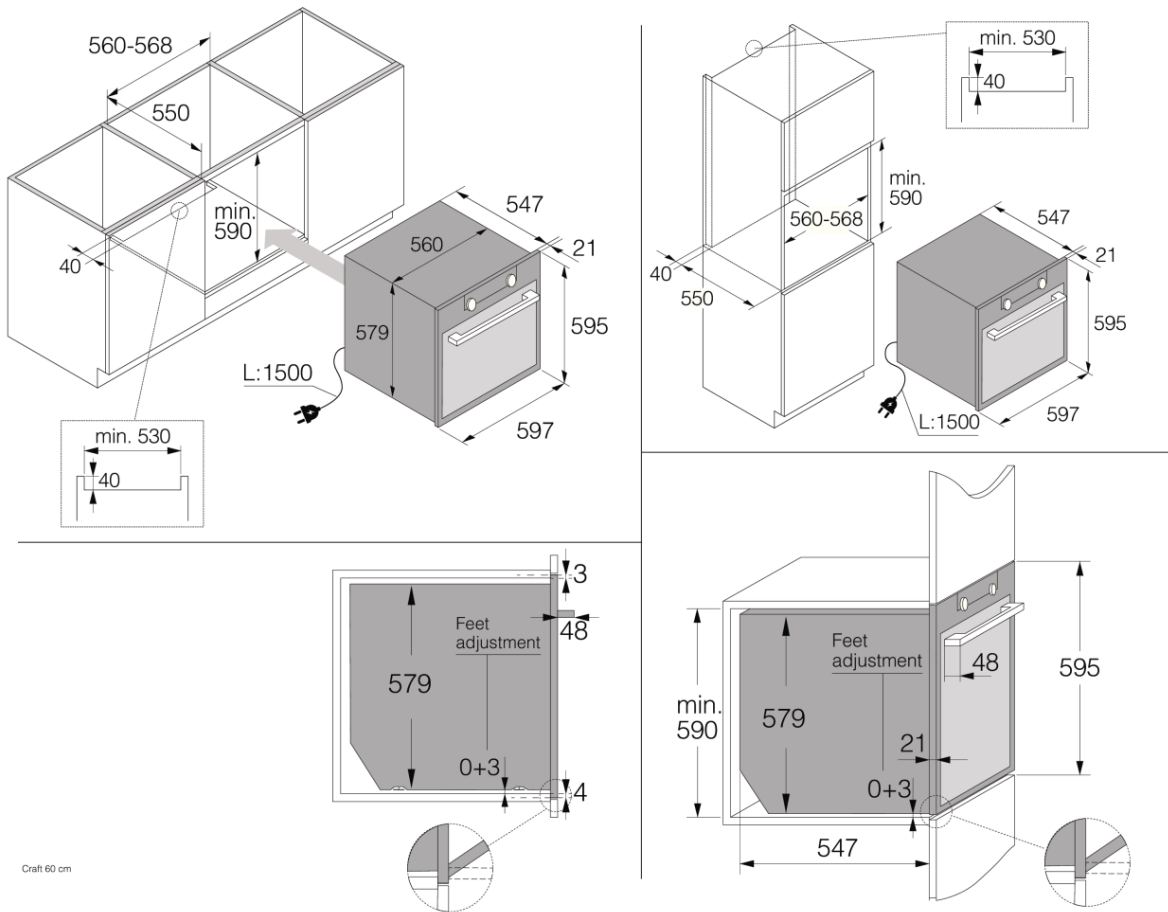

Design & Integration

- Door material: Stainless steel and glass
- Available colour: Black steel
- Touch Free Inox
- Niche dimensions (HxWxD): 59 × 56 × 55 cm

Safety & Maintenance

- Dynamic oven cooling plus - DC+
- GentleClose door hinge
- Removable flat oven inner door glass surface
- Pyrolytic cleaning
- Pyroproof side racks

Dimensions

- Product dimensions (HxWxD): 59,5 × 59,7 × 54,7 cm
- Net weight: 41,3 kg

Logistic information

- Dimensions of packed product (HxWxD): 70 × 66 × 70 cm
- Gross weight: 46,5 kg
- Product code: 736308
- EAN code: 3838782424656
- Range: Craft

Craft 60 cm