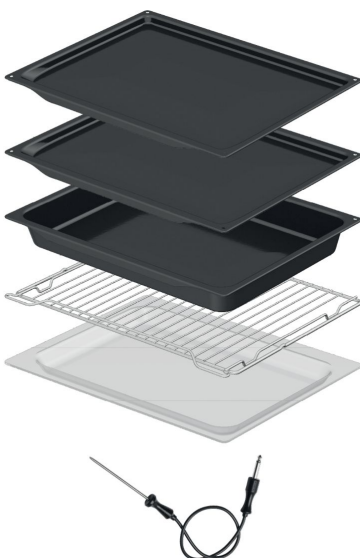

Standard accessories