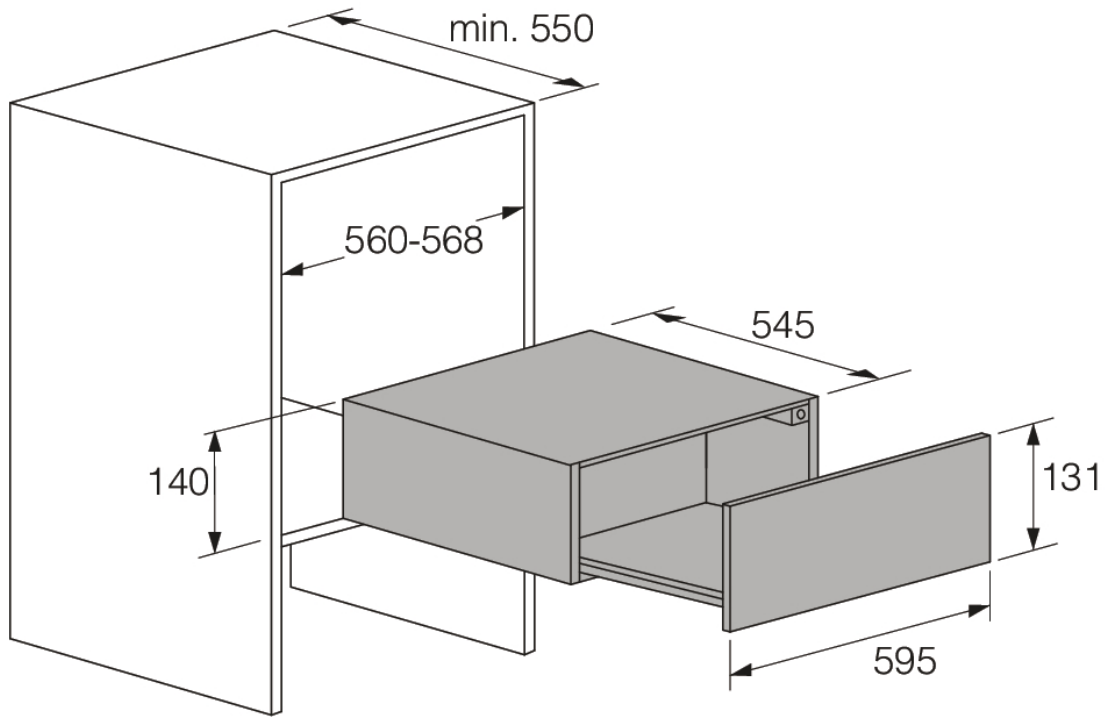

## Dimensions

- Product dimensions (HxWxD): 14 × 59,7 × 55 cm
- Length electrical cord: 1,8 m
- Net weight: 15 kg

## Logistic information

- Dimensions of packed product (HxWxD): 18,4 × 63,8 × 65,2 cm
- Gross weight: 17 kg
- Product code: 731157
- EAN code: 3838782131516

Craft warming drawer (old)