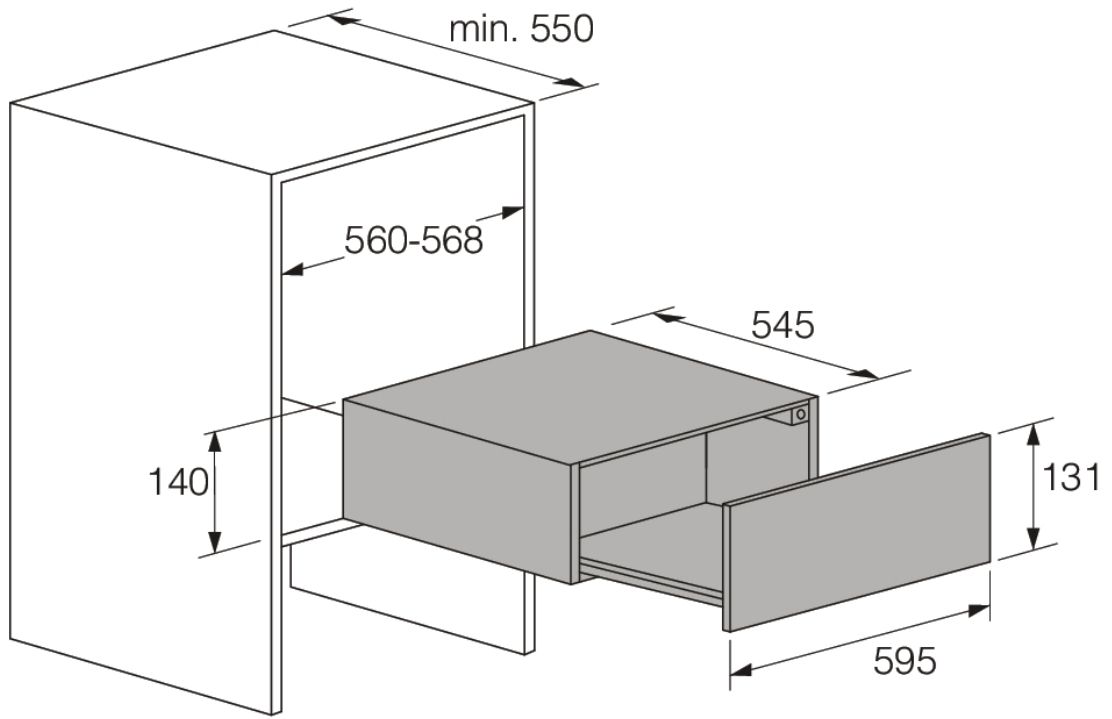

- Easy clean glass bottom in warming compartment

Technical data

- Connected load: 810 W
- Frequency: 50-60 Hz

Dimensions

- Product dimensions (HxWxD): 14 × 59,7 × 55 cm
- Length electrical cord: 1,8 m
- Net weight: 15 kg

Logistic information

- Dimensions of packed product (HxWxD): 18,4 × 63,8 × 65,2 cm
- Gross weight: 17 kg
- Product code: 731157
- EAN code: 3838782131516

Craft warming drawer (old)