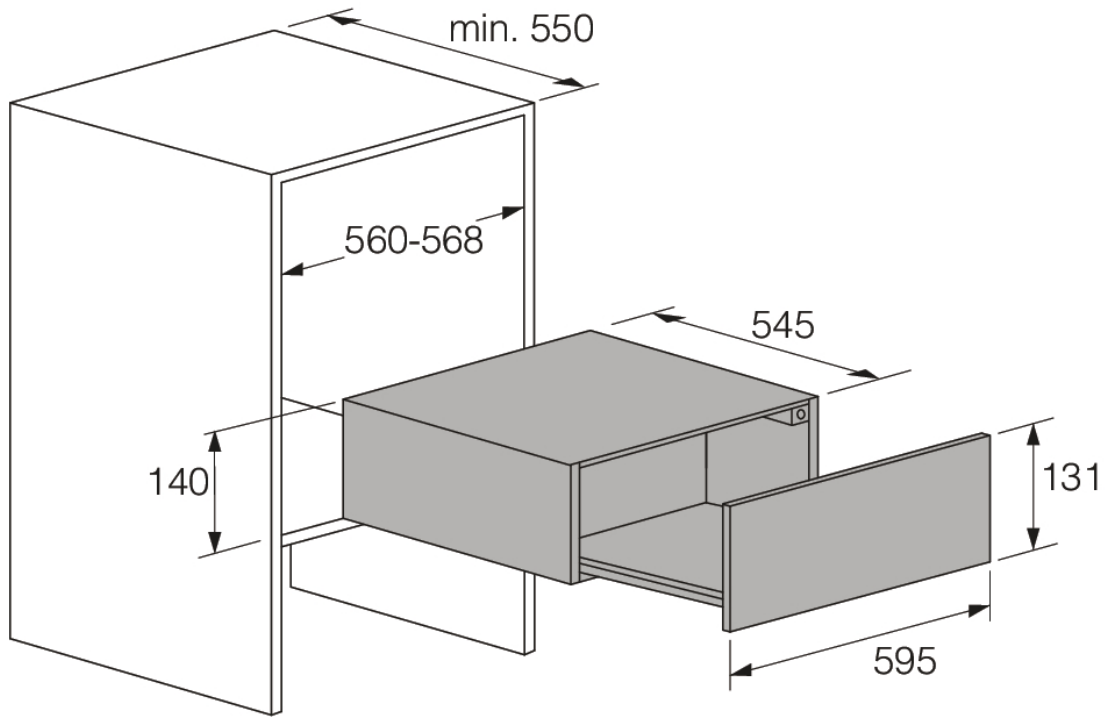

### Dimensions

- Product dimensions (HxWxD): 14 × 59,7 × 55 cm
- Length electrical cord: 1,8 m
- Net weight: 15 kg

### Logistic information

- Dimensions of packed product (HxWxD): 18,4 × 63,8 × 65,2 cm
- Gross weight: 17 kg
- Product code: 731157
- EAN code: 3838782131516

Craft warming drawer (old)