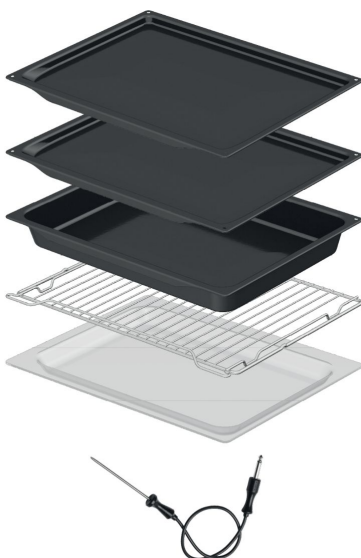

Standard accessories

FORS AG
Schaftenholzweg 8
2557 Studen BE
Tel. 032 374 26 26, info@fors.ch

ASKO
Inspired by Scandinavia