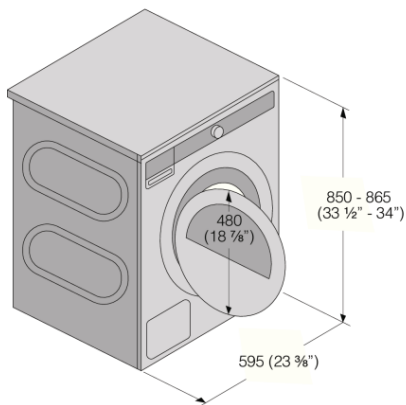

### Technical data

- Noise level: 65 dB(A)
- Power consumption in standby mode: 0.3 W
- Power consumption in off-mode: 0.3 W
- Estimated annual energy consumption: 260 kWh
- Grounded plug
- Connecting cord with plug
- Connection rating: 5800 W
- Number of phases: 1
- Current: 30 A
- Frequency: 60 Hz
- Net weight: 145 lbs
- Marked for recycling
- ISO 14001

#### Dimensions

- Product dimensions (HxWxD): 33 7/16" × 23 7/16" × 30 1/4" (850 × 595 × 769 mm)
- Depth with door open: 45 7/8" (1165 mm)
- Cord length: 66 15/16" (1700 mm)

#### Logistic information

- Packaging dimensions: 36 1/4" × 25 3/16" × 33" (920 × 640 × 838 mm)
- Total weight of packaged product: 155 lbs
- Code: 730244
- EAN code: 3838782098772

Tumble Dryer/TD-85/USA