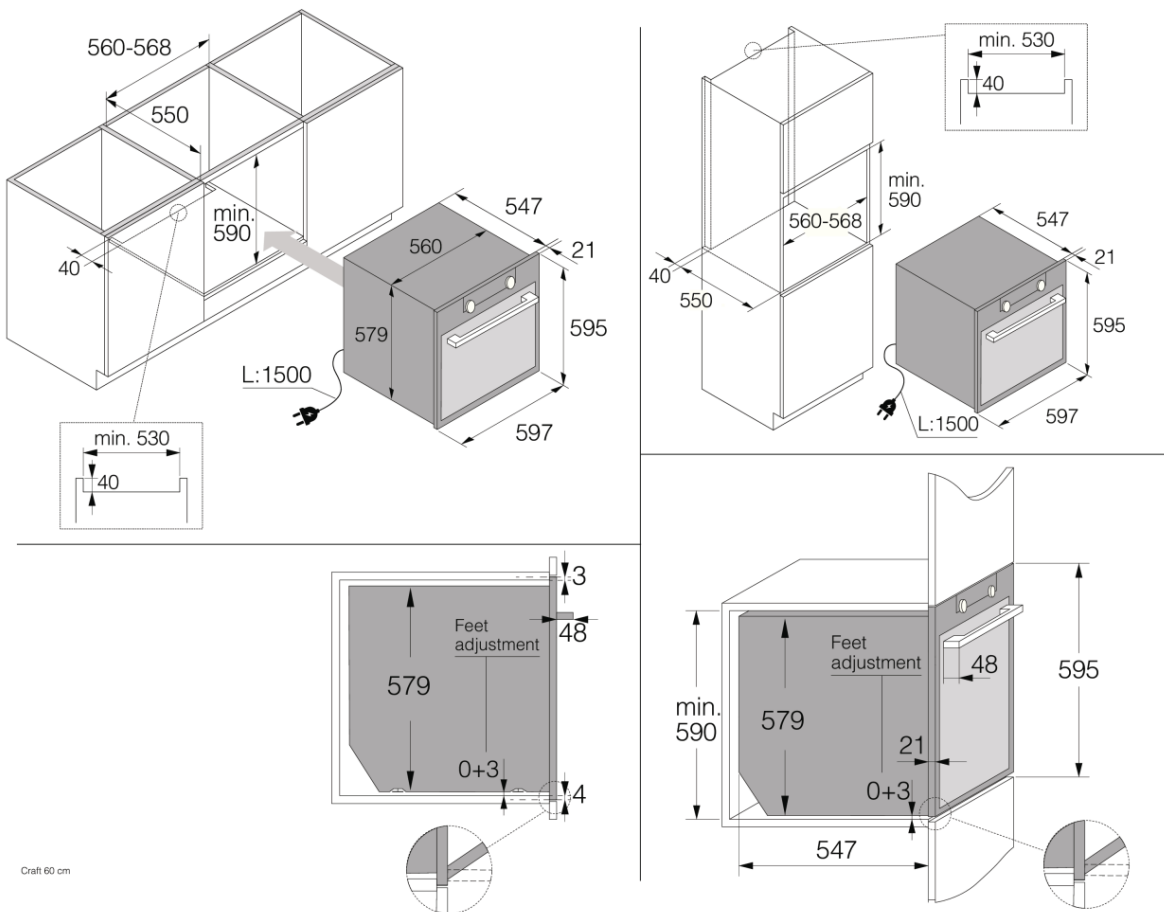

- Maximum oven temperature: 300 °C
- Meat Probe

Use & flexibility

- Interior lights (Illumination): Both sides
- Volume net (liter): 71 l
- OpenView
- Fully extendable guides
- Wire guides
- Fully extendable telescopic guides on two levels with stop function
- 1 Premium grill rack
- 1 Glass tray
- 1 Deep tray
- 2 Shallow trays

Design & integration

- Door material: Glass and stainless steel
- Main colour: Black grey matt
- TouchFree Inox
- Niche dimensions (HxWxD): 59 × 56 × 55 cm

Safety & Maintenance

- Dynamic oven cooling plus - DC+
- GentleClose door hinge
- Removable flat oven inner door glass surface
- Pyrolytic cleaning

Standard accessories

- Pyroproof side racks and plates

Technical data

- Energy consumption in standby mode: 1 W
- Energy class: A+
- Oven consumption (conventional operation): 1 kWh
- Oven consumption (venting operation): 0,69 kWh
- Energy consumption conventional: 0,94 kWh
- Energy consumption forced air: 0,69 kWh
- Connected load: 3400 W
- Nominal current: 16 amp
- Frequency: 50-60 Hz

Dimensions

- Product dimensions (HxWxD): 59,5 × 59,7 × 54,7 cm
- Length electrical cord: 1,5 m
- Net weight: 46 kg

Logistic information

- Dimensions of packed product (HxWxD): 70 × 66 × 70 cm
- Gross weight: 51,2 kg
- Product code: 730061
- EAN code: 3838782090462