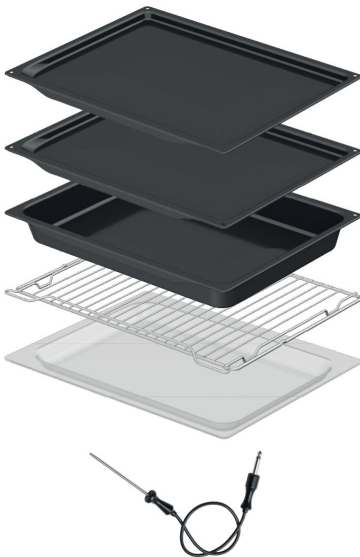

Standard accessories